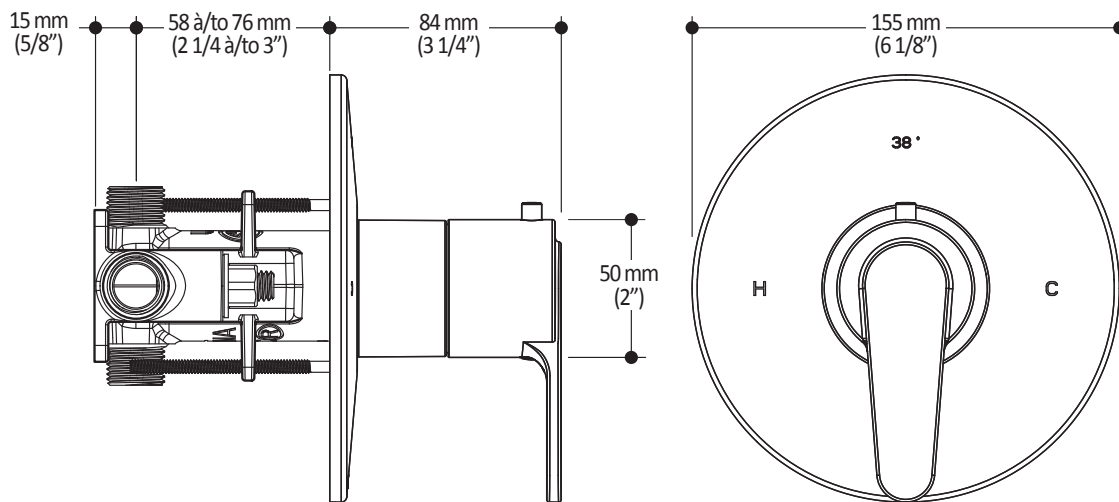

WARRANTY

Kalia Inc. guarantees all aspects of its products to be free of defects in material and workmanship for normal residential use. Refer to the warranty included with the Kalia products for details.

Product dimensions: