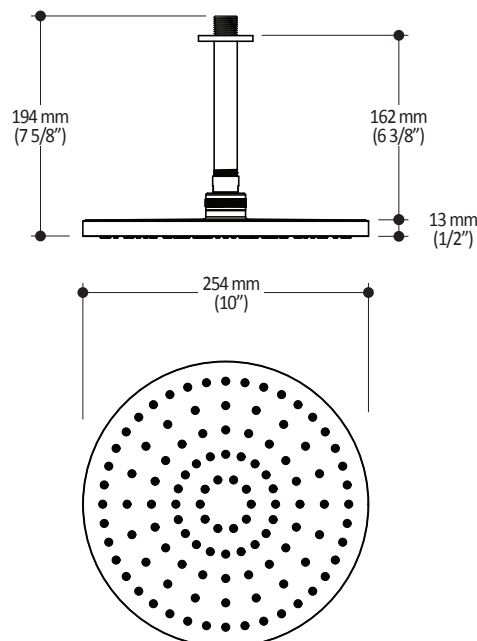

Important: Dimensions are approximated and are subject to changes. Please refer to the installation instructions.

Kalia inc.
1355, 2nd Street
Sainte-Marie (Quebec)
Canada G6E 1G9

t. 1-418-387-9090
1 877 GO KALIA (1-877-465-2542)
f. 1-418-387-9089
www.KaliaStyle.com