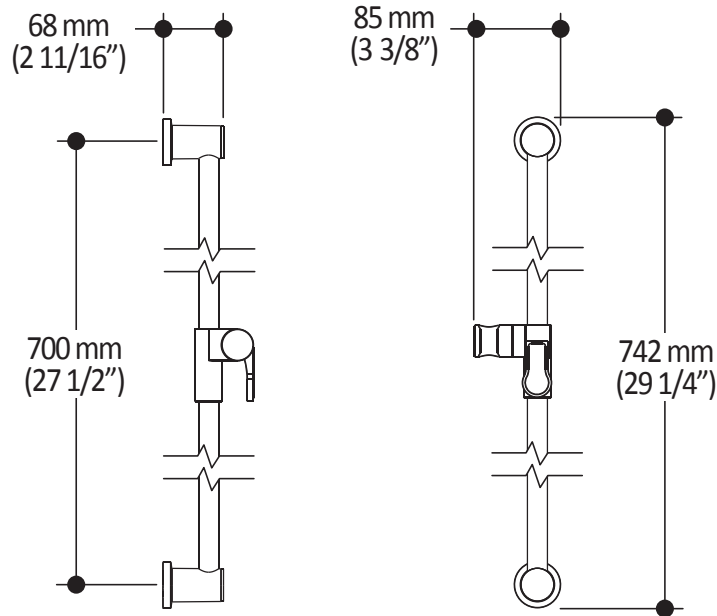

WARRANTY

Kalia Inc. guarantees all aspects of its products to be free of defects in material and workmanship for normal residential use. **Refer to the warranty included with the Kalia products for details.**

Product dimensions: