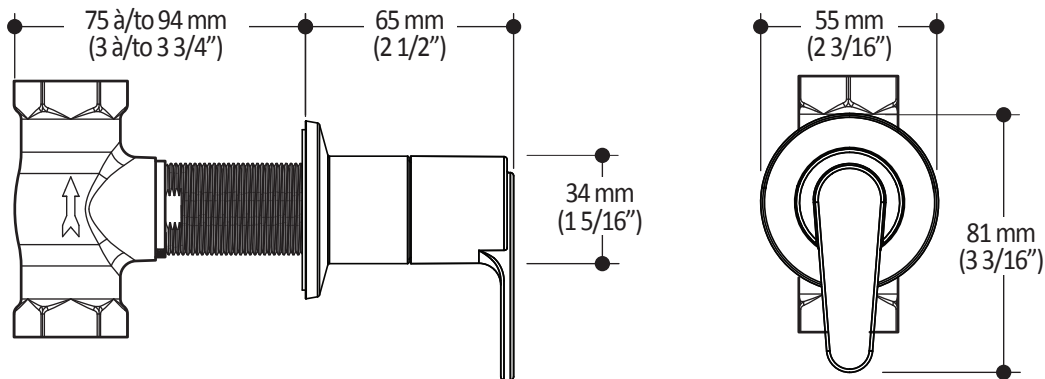

Important: Dimensions are approximated and are subject to changes. Please refer to the installation instructions.

Kalia inc.
1355, 2nd Street
Sainte-Marie (Quebec)
Canada G6E 1G9

t. 1-418-387-9090
1 877 GO KALIA (1-877-465-2542)
f. 1-418-387-9089
www.KaliaStyle.com