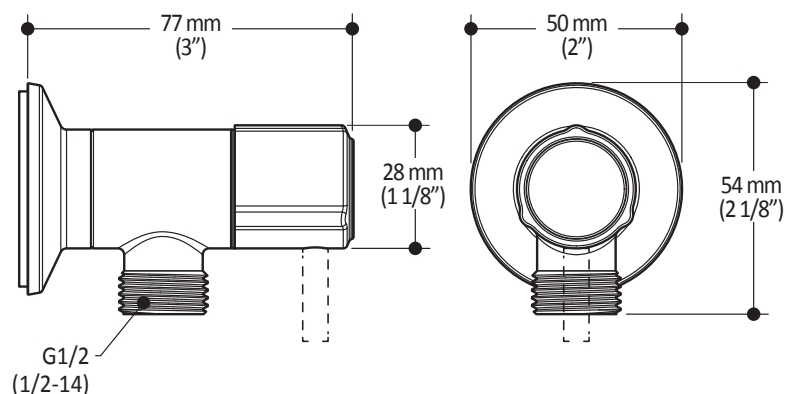

WARRANTY

Kalia Inc. guarantees all aspects of its products to be free of defects in material and workmanship for normal residential use. **Refer to the warranty included with the Kalia products for details.**

Product dimensions: