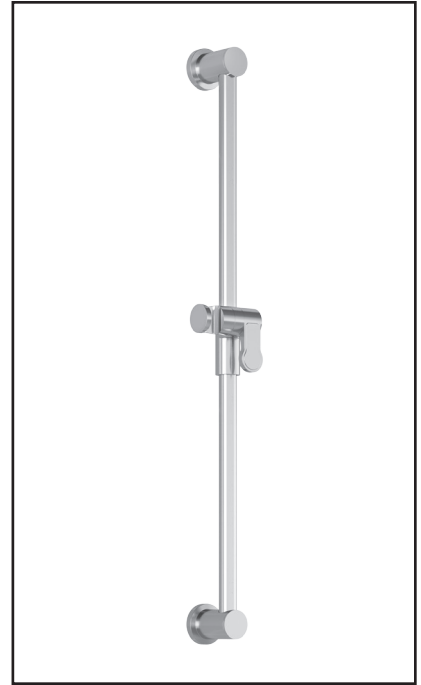

ONCE UPON A TIME...WATER®

103577

Wallbar for handshower

SPECIFICATIONS

Features

- Total height of 742 mm (30")
- Easy-to-use gliding system
- Locking system

Colors (Finishes)

- Chrome : 103577-110

Packaging

- **Dimensions:** 798 mm x 205 mm x 89 mm (31 1/2" x 8" x 3 1/2")
- **Volume:** 0.27 cu ft (0.010 cu m)
- **Total weight:** 1.9 lb (0.86 kg)