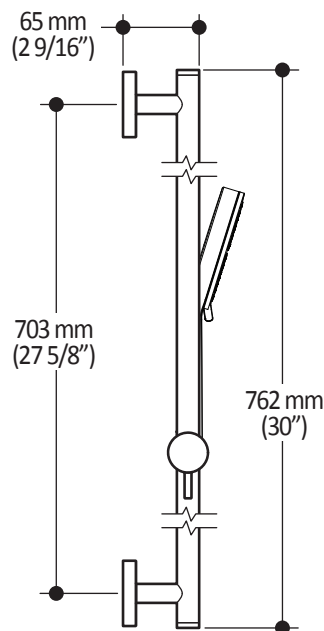

Important: Dimensions are approximated and are subject to changes. Please refer to the installation instructions.

Kalia inc.
1355, 2nd Street
Sainte-Marie (Quebec)
Canada G6E 1G9

t. 1-418-387-9090
1 877 GO KALIA (1-877-465-2542)
f. 1-418-387-9089
www.KaliaStyle.com