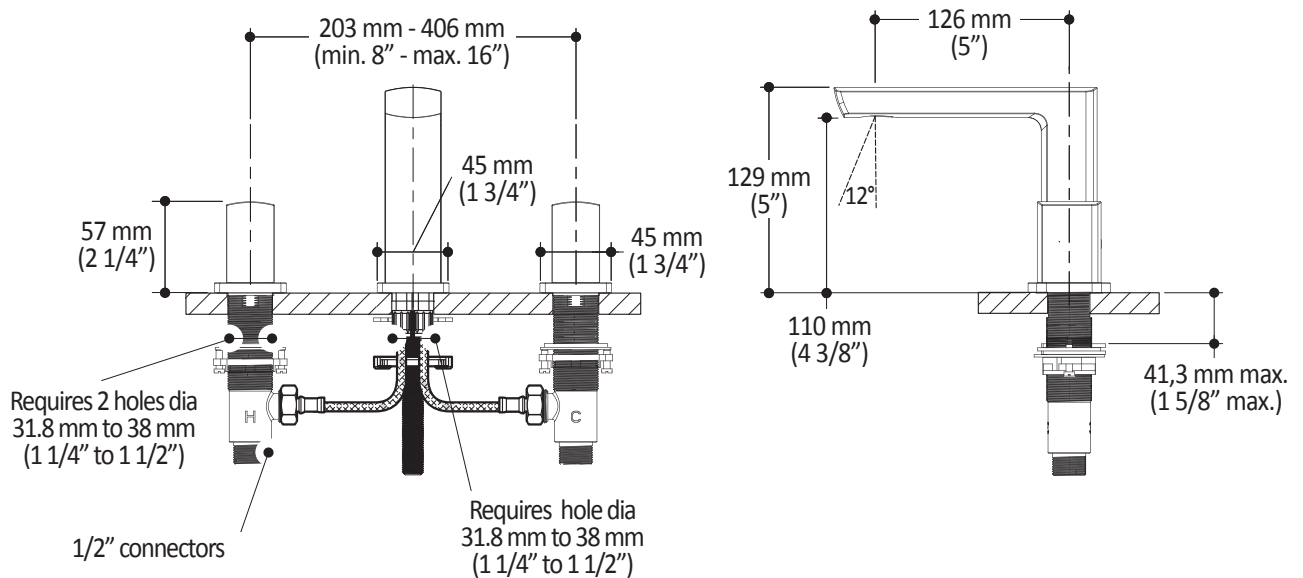

ONCE UPON A TIME...WATER®

GRAFİK™

BF1454 Widespread Lavatory Faucet

SPÉCIFICATIONS

Features

- Solid brass construction
- Aerated, hidden and adjustable stream (12°)
- Ceramic disc cartridge
- Lead Free: low lead product (less than 0.25%)

Colors (Finishes)

- Chrome: BF1454-110
- Black and chrome: BF1454-150
- Pure Nickel: BF1454-125

Maximum flow rate

- 8.3 L/min (2.2 gpm)

Certifications

The specified model meets or exceeds the following standards;

Product dimensions:

Important: Dimensions are approximated and are subject to changes. Please refer to the installation instructions.

ONCE UPON A TIME...WATER®

1355, 2nd Street, Industrial Park
Sainte-Marie (Québec)
Canada G6E 1G9