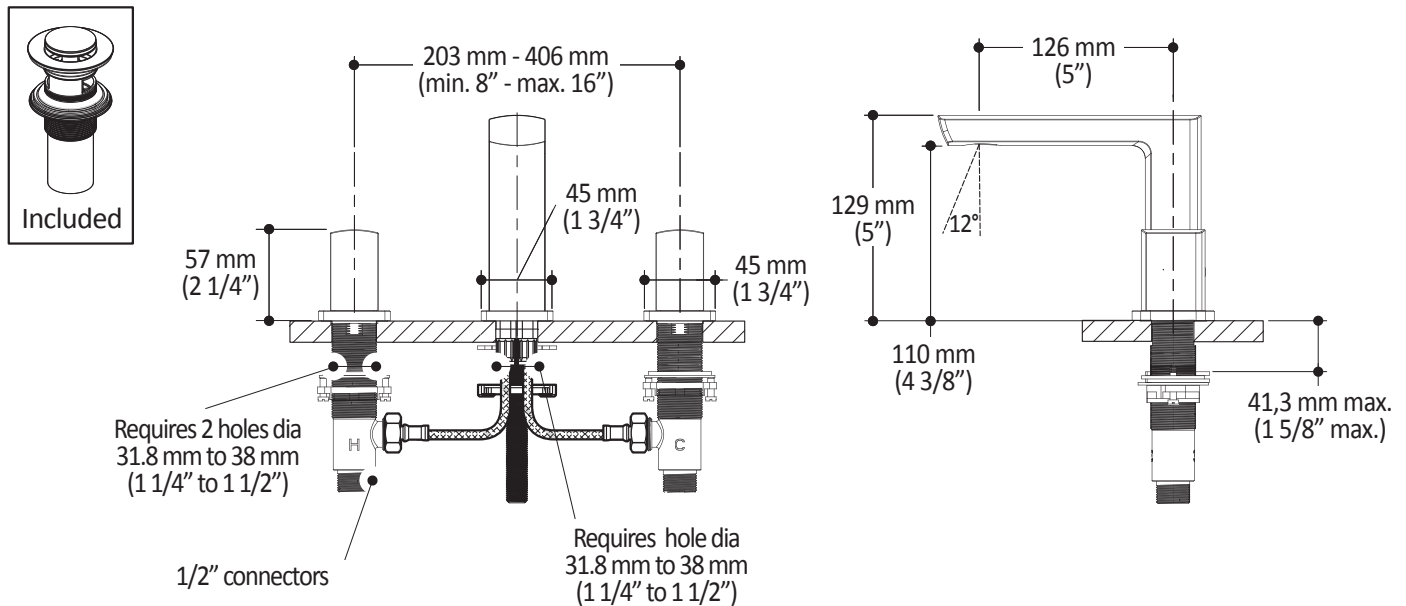

ONCE UPON A TIME...WATER®

GRAFIK™

BF1473 Widespread Lavatory Faucet with Push Drain

SPÉCIFICATIONS

Features

- Solid brass construction
- Aerated, hidden and adjustable stream (12°)
- Push drain and overflow
- Ceramic disc cartridge
- Lead Free: low lead product (less than 0.25%)

Colors (Finishes)

- Chrome: BF1473-110
- Black and chrome: BF1473-150
- Pure Nickel: BF1473-125

Maximum flow rate

- 8.3 L/min (2.2 gpm)

Certifications

The specified model meets or exceeds the following standards;

Product dimensions:

Important: Dimensions are approximated and are subject to changes. Please refer to the installation instructions.

ONCE UPON A TIME...WATER®

1355, 2nd Street, Industrial Park
Sainte-Marie (Québec)
Canada G6E 1G9