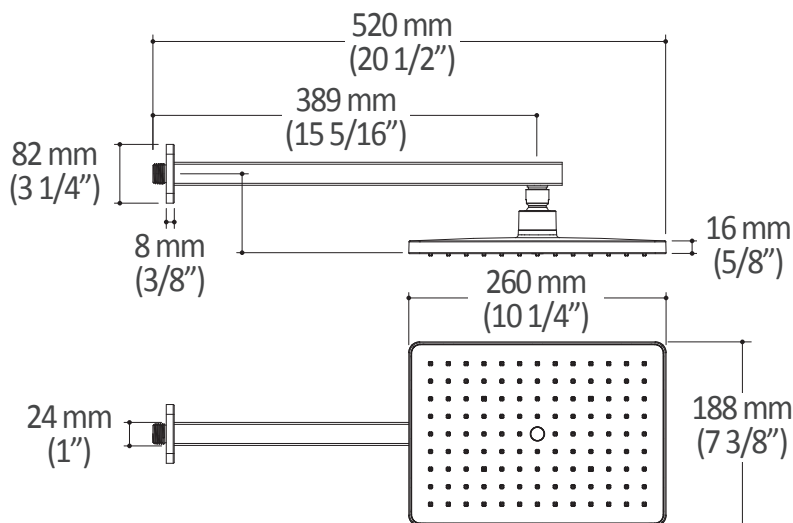

ONCE UPON A TIME...WATER®

**SQUAREONE™**

**BF1626**

**Rainhead with 90° Wallarm**

**SPÉCIFICATIONS**

**Features**

- Male water inlet 1/2NPT on vertical arm
- Rainhead dimension:  
260 mm x 188 mm x 16 mm (10 1/4" x 7 3/8" x 5/8")
- Anti-scale system with soft sprays
- Adjustable orientation swivel
- Solid brass arm and plastic rainhead construction

**Colors (Finishes)**

- Chrome: BF1626-110
- Pure Nickel PVD: BF1626-125

**Maximum flow rate**

- 9.5 L/min (2.5 gpm) at 80 psi

**Certifications**

The specified model meets or exceeds the following standards;

Product dimensions:

**Important:** Dimensions are approximated and are subject to changes. Please refer to the installation instructions.

ONCE UPON A TIME...WATER®

1355, 2<sup>nd</sup> Street, Industrial Park  
Sainte-Marie (Québec)  
Canada G6E 1G9