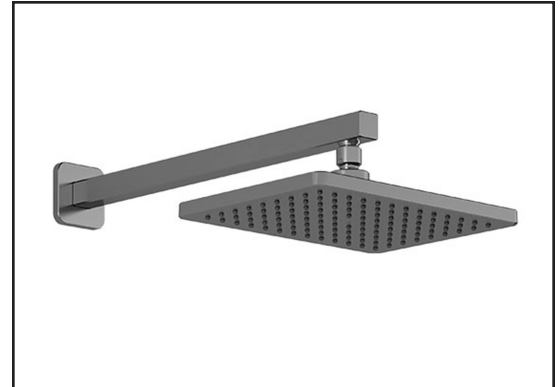

ONCE UPON A TIME...WATER®

**SQUAREONE™**

**BF1626**

**Rainhead with 90° Wallarm**

**SPÉCIFICATIONS**

**Features**

- Male water inlet 1/2NPT on vertical arm
- Rainhead dimension:  
260 mm x 188 mm x 16 mm (10 1/4" x 7 3/8" x 5/8")
- Anti-scale system with soft sprays
- Adjustable orientation swivel
- Solid brass arm and plastic rainhead construction

**Colors (Finishes)**

- Chrome: BF1626-110
- Pure Nickel PVD: BF1626-125

**Maximum flow rate**

- 9.5 L/min (2.5 gpm) at 80 psi

**Certifications**

The specified model meets or exceeds the following standards;