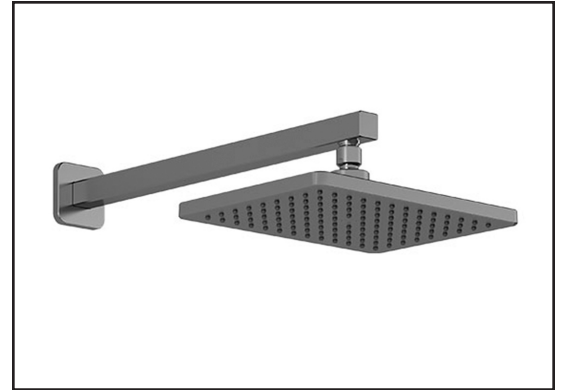

Kalia

ONCE UPON A TIME...WATER®

BF1626 Rainhead with 90° Wallarm

SPÉCIFICATIONS

Features

- Male water inlet 1/2NPT on vertical arm
- Rainhead dimension:
  260 mm x 188 mm x 16 mm (10 1/4" x 7 3/8" x 5/8")
- Soft tips for easy cleaning of limescale
- Adjustable orientation swivel
- Solid brass arm and plastic rainhead construction

Colors (Finishes)

- Chrome: BF1626-110
- Pure Nickel PVD: BF1626-125
- Matte Black: BF1626-160

Maximum flow rate

- 9.5 L/min (2.5 gpm) at 80 psi

Installation Notes

This product must be installed following the installation instructions provided.

WARRANTY

Kalia Inc. guarantees all aspects of its products to be free of defects in material and workmanship for normal residential use. **Refer to the warranty included with the Kalia products for details.**

Product dimensions: