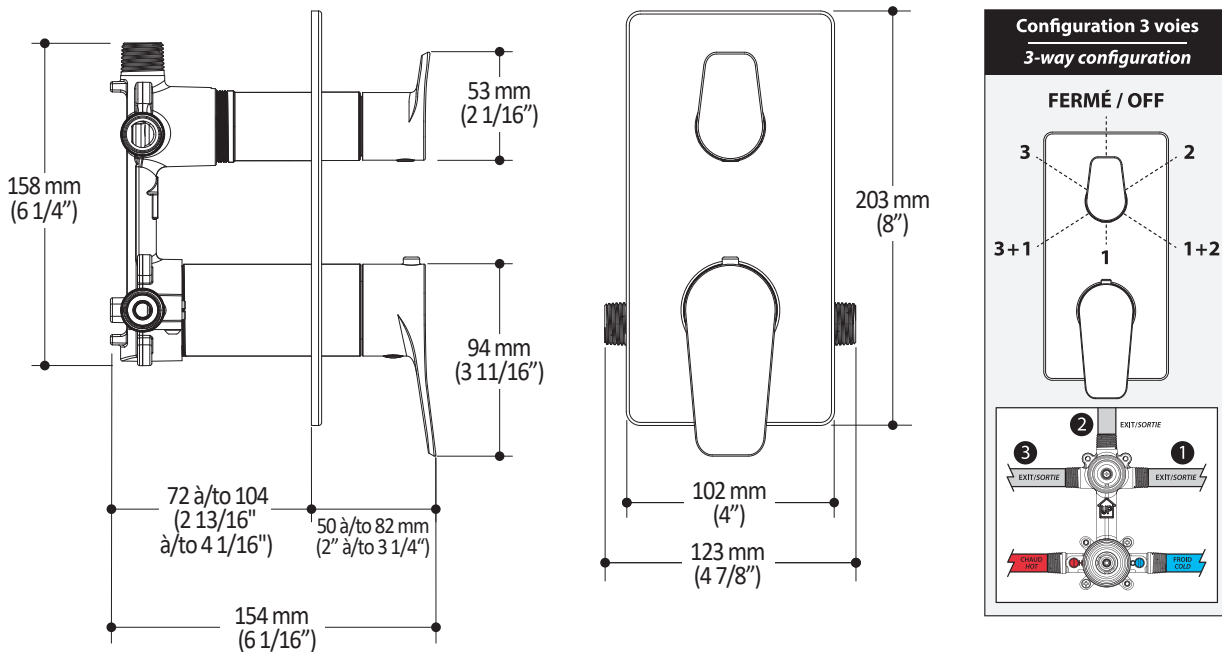

WARRANTY

Kalia Inc. guarantees all aspects of its products to be free of defects in material and workmanship for normal residential use. Refer to the warranty included with the Kalia products for details.

Product dimensions: