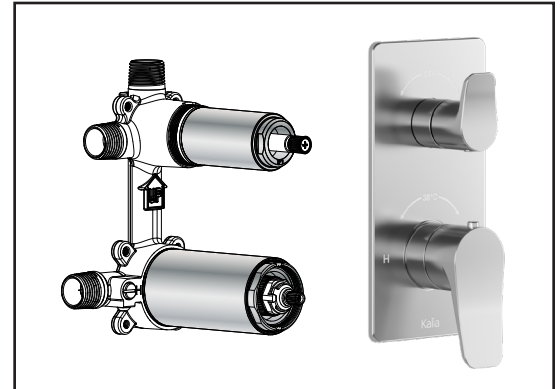

ONCE UPON A TIME...WATER®

MOROKA™

BF1920

3-way AQUATONIK™ type T/P 1/2" valve with diverter and decorative trim

SPÉCIFICATIONS

Features

- 2 male water inlets 1/2NPT threaded or welded
- 3 male water outlets 1/2NPT threaded or welded
- Solid brass construction
- Total adjustment of 32 mm (1 1/4")
- Can be installed back to back
- Support included for better stability during installation
- Operates 1 or 2 components at a time

Colors (Finishes)

- Chrome: BF1920-110
- Matte black: BF1920-160

Maximum flow rate

- 1 outlet: 22 L/min (5.9 gpm) at 60 psi
- 2 outlets: 23.5 L/min (6.21 gpm) at 60 psi

Certifications

The specified model meets or exceeds the following standards;

CSA B125.1
ASME A112.18.1
ICC A117.1