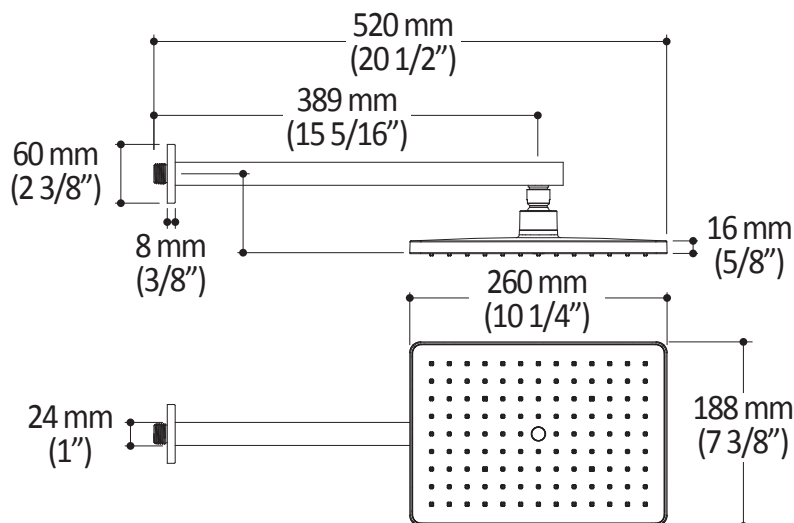

Important: Dimensions are approximated and are subject to changes. Please refer to the installation instructions.

Kalia

ONCE UPON A TIME...WATER®

1355, 2nd Street, Industrial Park
Sainte-Marie (Québec)
Canada G6E 1G9

T 418-387-9090
1-877-GO-KALIA (1-87- 465-2542)
F 418 387-9089

KaliaStyle.com