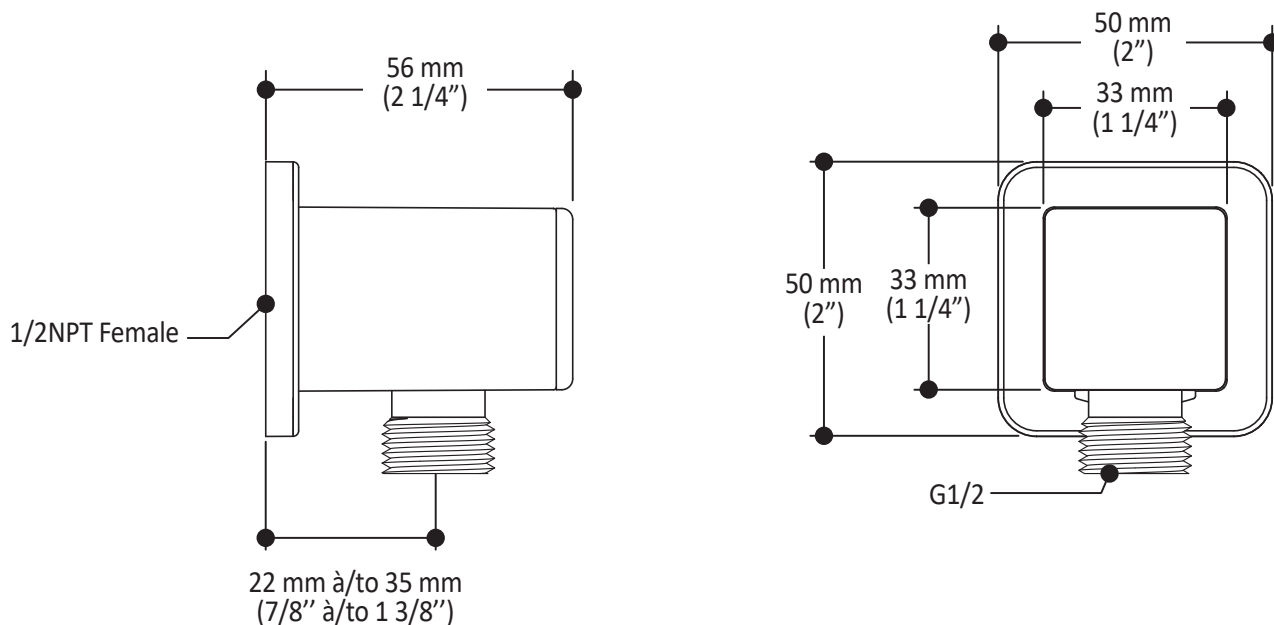

Important: Dimensions are approximated and are subject to changes. Please refer to the installation instructions.

Kalia

ONCE UPON A TIME...WATER®

1355, 2nd Street, Industrial Park
Sainte-Marie (Québec)
Canada G6E 1G9

T 418-387-9090
1-877-GO-KALIA (1-87- 465-2542)
F 418 387-9089

KaliaStyle.com