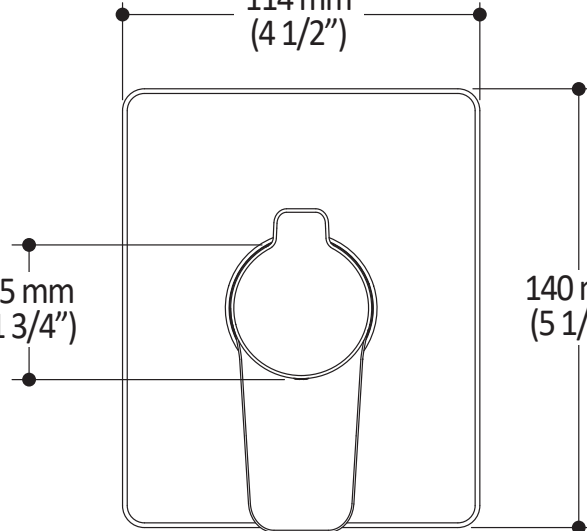

Product dimensions:

59 à/to 91 mm
(2 5/16" à/to 3 9/16")

114 mm
(4 1/2")

45 mm
(1 3/4")

140 mm
(5 1/2")

Important: Dimensions are approximated and are subject to changes. Please refer to the installation instructions.

BF1626 Rainhead with 90° Wallarm

SPÉCIFICATIONS

Features

- Male water inlet 1/2NPT on vertical arm
- Rainhead dimension:
260 mm x 188 mm x 16 mm (10 1/4" x 7 3/8" x 5/8")
- Soft tips for easy cleaning of limescale
- Adjustable orientation swivel
- Solid brass arm and plastic rainhead construction

- Male water inlet G1/2
- Dimension: 80 mm (3 1/8") x 110 (4 3/8")
- 2 direct functions and 1 shared function
- Soft tips for easy cleaning of limescale

Colors (Finishes)

- Chrome: 104289-110
- Pure Nickel PVD: 104289-125
- Matte Black: 104289-160