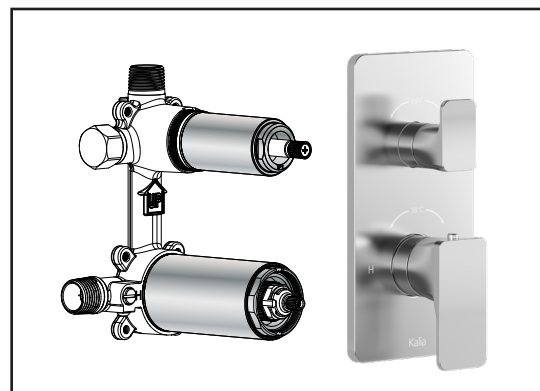

ONCE UPON A TIME...WATER®

KAREO™

BF1988

2-way AQUATONIK™ type T/P 1/2" valve with diverter and decorative trim

SPÉCIFICATIONS

Features

- 2 male water inlets 1/2NPT threaded or welded
- 2 male water outlets 1/2NPT threaded or welded
- Solid brass construction
- Total adjustment of 32 mm (1 1/4")
- Can be installed back to back
- Support included for better stability during installation
- Operates 1 or 2 components at a time

Colors (Finishes)

- Chrome: BF1988-110
- Matte black: BF1988-160

Maximum flow rate

- 1 outlet: 22 L/min (5.9 gpm) at 60 psi
- 2 outlets: 23.5 L/min (6.21 gpm) at 60 psi

Certifications

The specified model meets or exceeds the following standards;

Installation Notes

This product must be installed following the installation instructions provided.

WARRANTY

Kalia Inc. guarantees all aspects of its products to be free of defects in material and workmanship for normal residential use. **Refer to the warranty included with the Kalia products for details.**

Product dimensions: