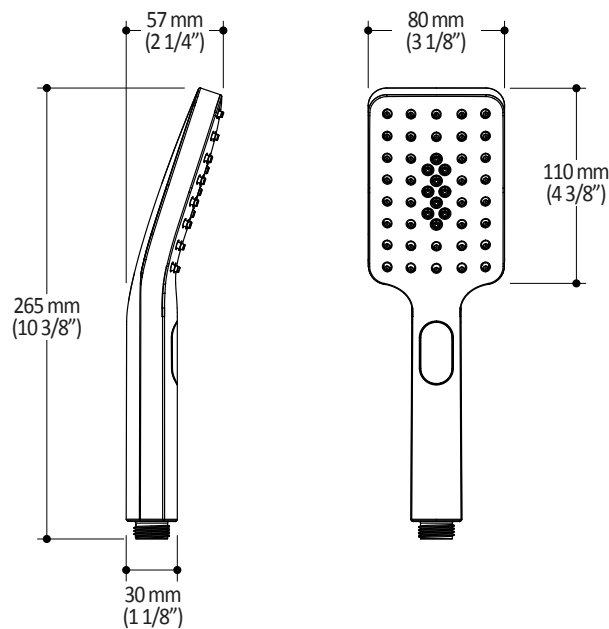

Important : Dimensions are approximated and are subject to changes. Please refer to the installation instructions.

Kalia

ONCE UPON A TIME...WATER®

1355, 2nd Street, Industrial Park
Sainte-Marie (Québec)
Canada G6E 1G9

T 418-387-9090
1-877-GO-KALIA (1-877-465-2542)
F 418 387-9089

KaliaStyle.com