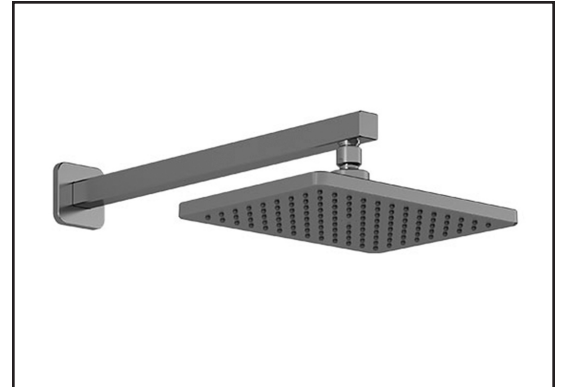

Kalia

ONCE UPON A TIME...WATER®

BF1626 Rainhead with 90° Wallarm

SPÉCIFICATIONS

Features

- Male water inlet 1/2NPT on vertical arm
- Rainhead dimension:
  260 mm x 188 mm x 16 mm (10 1/4" x 7 3/8" x 5/8")
- Soft tips for easy cleaning of limescale
- Adjustable orientation swivel
- Solid brass arm and plastic rainhead construction

Colors (Finishes)

- Chrome: BF1626-110
- Pure Nickel PVD: BF1626-125
- Matte Black: BF1626-160

Maximum flow rate

- 9.5 L/min (2.5 gpm) at 80 psi

Installation Notes

This product must be installed following the installation instructions provided.

WARRANTY

Kalia Inc. guarantees all aspects of its products to be free of defects in material and workmanship for normal residential use. **Refer to the warranty included with the Kalia products for details.**

Product dimensions: