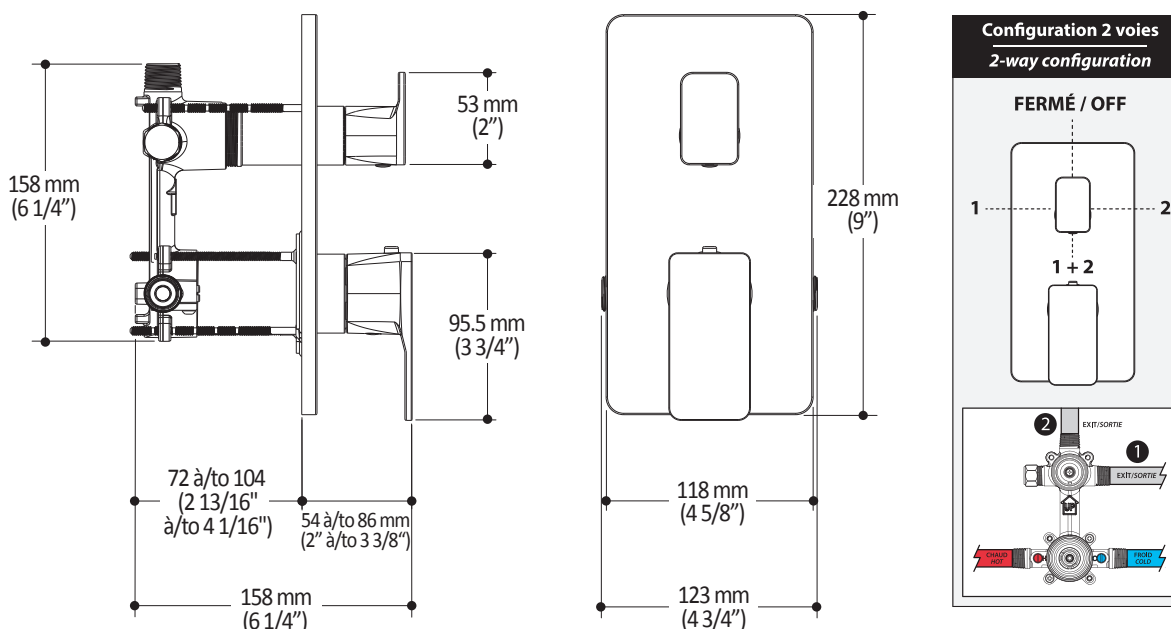

Important: Dimensions are approximated and are subject to changes. Please refer to the installation instructions.

ONCE UPON A TIME...WATER®

1355, 2nd Street, Industrial Park
Sainte-Marie (Québec)
Canada G6E 1G9

T 418-387-9090
1-877-GO-KALIA (1-877-465-2542)
F 418 387-9089

KaliaStyle.com