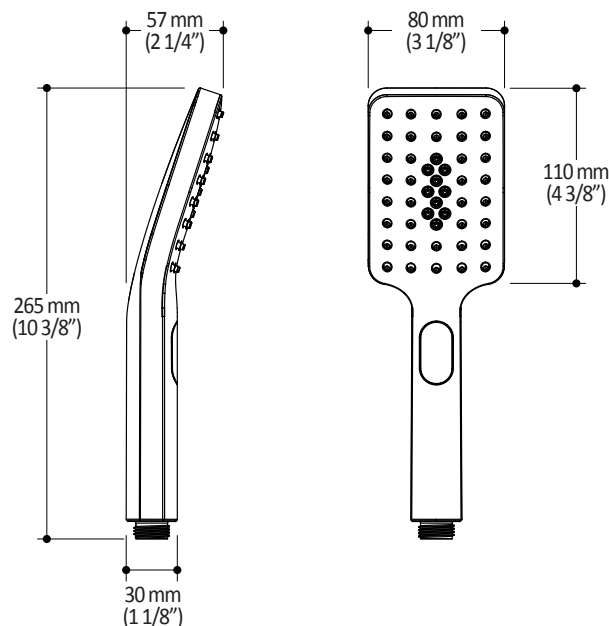

Important : Dimensions are approximated and are subject to changes. Please refer to the installation instructions.

Kalia

ONCE UPON A TIME...WATER®

1355, 2nd Street, Industrial Park
Sainte-Marie (Québec)
Canada G6E 1G9

T 418-387-9090
1-877-GO-KALIA (1-877-465-2542)
F 418 387-9089

KaliaStyle.com