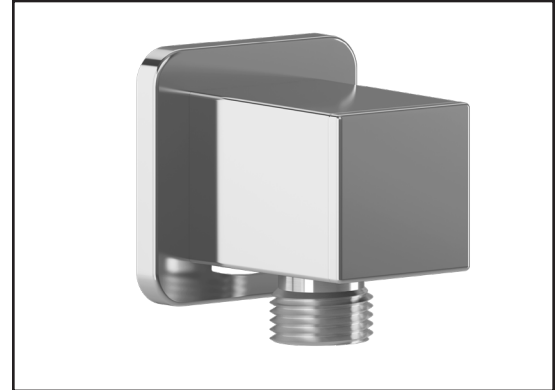

Kalia

ONCE UPON A TIME...WATER®

106193 Wall Outlet

SPÉCIFICATIONS

Features

- Female water inlet 1/2NPT
- Male water outlet G1/2
- Connector adjustable in depth
- PVD finish (Physical Vapour Deposit): A high technology process that protects the surface finish for increased durability

Colors (Finishes)

- Chrome: 106193-110
- Pure nickel PVD: 106193-125
- Matte black: 106193-160

Installation Notes

This product must be installed following the installation instructions provided.

WARRANTY

Kalia Inc. guarantees all aspects of its products to be free of defects in material and workmanship for normal residential use. **Refer to the warranty included with the Kalia products for details.**

Product dimensions: