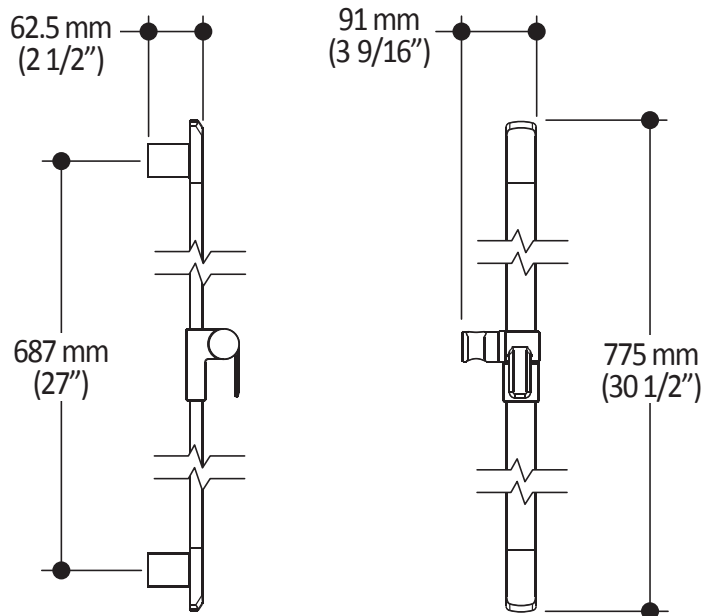

WARRANTY

Kalia Inc. guarantees all aspects of its products to be free of defects in material and workmanship for normal residential use. **Refer to the warranty included with the Kalia products for details.**

Product dimensions: