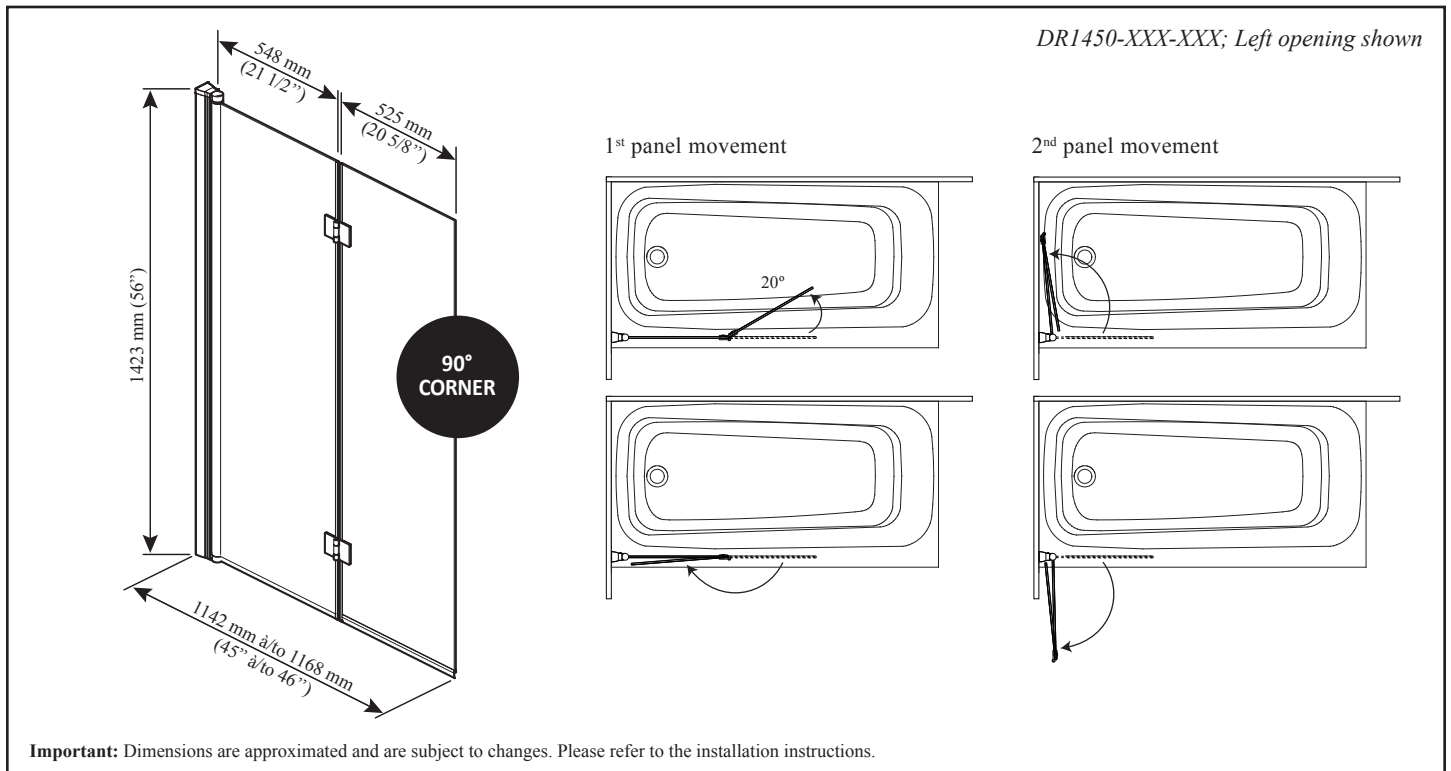

WARRANTY

Kalia Inc. guarantees all aspects of its products to be free of defects in material and workmanship for normal residential use. **Refer to the warranty included with the Kalia products for details.**