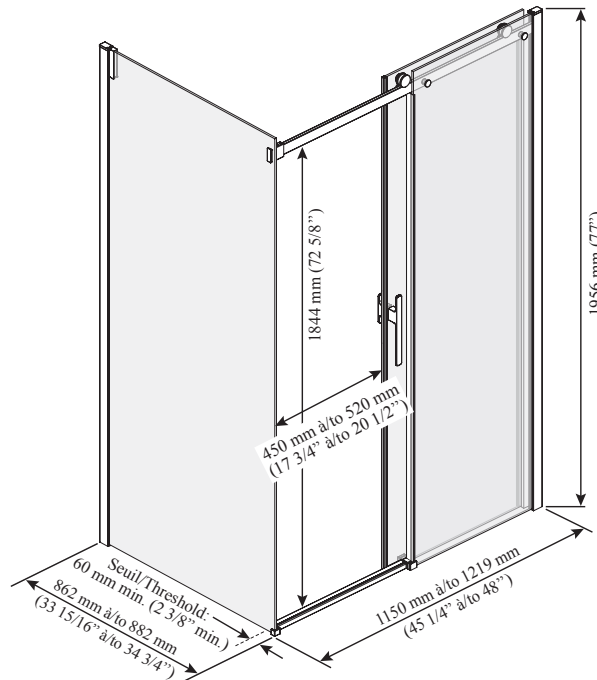

WARRANTY

Kalia Inc. guarantees all aspects of its products to be free of defects in material and workmanship for normal residential use. Refer to the warranty included with the Kalia products for details.

DR2048-XXX-005;
DR2050-XXX-005;
Left opening shown