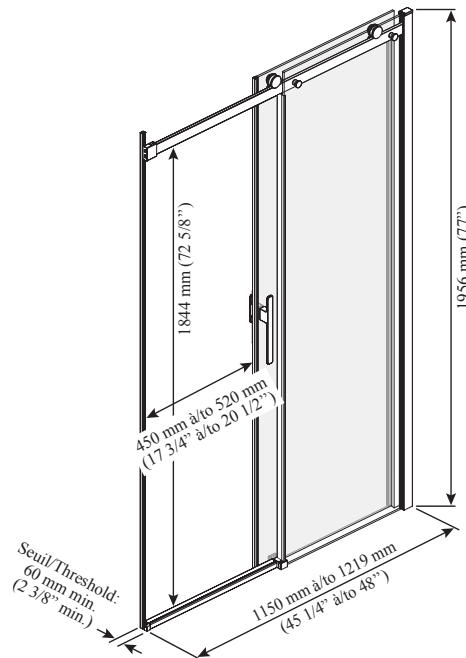

WARRANTY

Kalia Inc. guarantees all aspects of its products to be free of defects in material and workmanship for normal residential use. Refer to the warranty included with the Kalia products for details.

DR2048-XXX-005;
Left opening shown