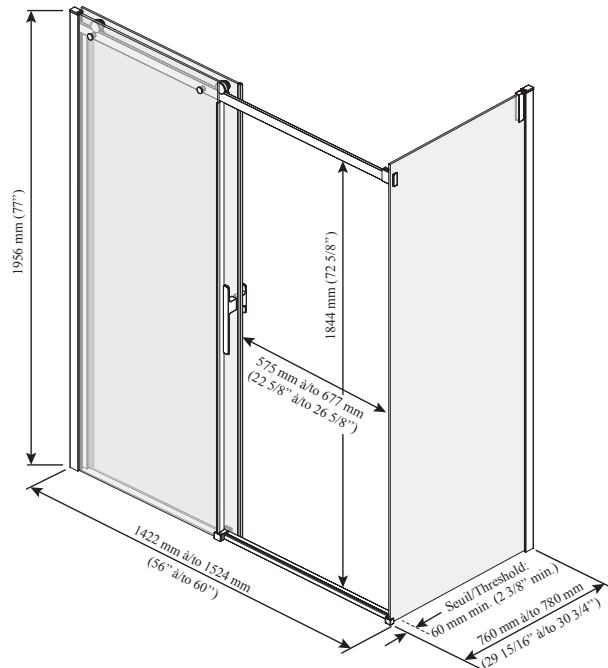

ONCE UPON A TIME...WATER®

KONCEPT EVO™ 60" x 32"

DR2056/DR2055/DR2052

60" x 32" Rectangular Sliding Door with KaliaPROTEK™ (right opening)

SPECIFICATIONS

Features

- Frameless sliding shower door for corner shower (right opening)
- Fixed and return panels in clear tempered glass of 10 mm (3/8") and mobile panel in clear tempered glass of 8 mm (5/16") with KaliaPROTEK™ protective film (outside panels)
- Glasses with Duraclean treatment for easy maintenance (inside panels)
- Ultra-smooth rolling system
- Hidden anti-jump system without friction
- Closure with cushioned magnetic seals for an airtight and sound absorption
- Removable central guide for easy maintenance
- 1956 mm (77") panel height provides freedom of movement
- Door access: 575 to 677 mm (22 5/8" to 26 5/8")
- 263 mm (10 3/8") refined handle style (exterior handle)
- Minimum threshold required: 60 mm (2 3/8")

Glass pattern

Clear tempered glass with KaliaPROTEK™:

- DR2056-XXX-005
- DR2055-005
- DR2052-XXX-005

KaliaPROTEK™

This door can be installed with the following Kalia shower base(s):

- BW1079 • BW1808

INSTALLATION NOTES

Minimum threshold required for installation is 60 mm (2 3/8"). This product must be installed following the installation instructions provided.

WARRANTY

Kalia Inc. guarantees all aspects of its products to be free of defects in material and workmanship for normal residential use. Refer to the warranty included with the Kalia products for details.

DR2056-XXX-005;
DR2055-005;
DR2052-XXX-005
Right opening shown

Important: Dimensions are approximated and are subject to changes. Please refer to the installation instructions.

ONCE UPON A TIME...WATER®