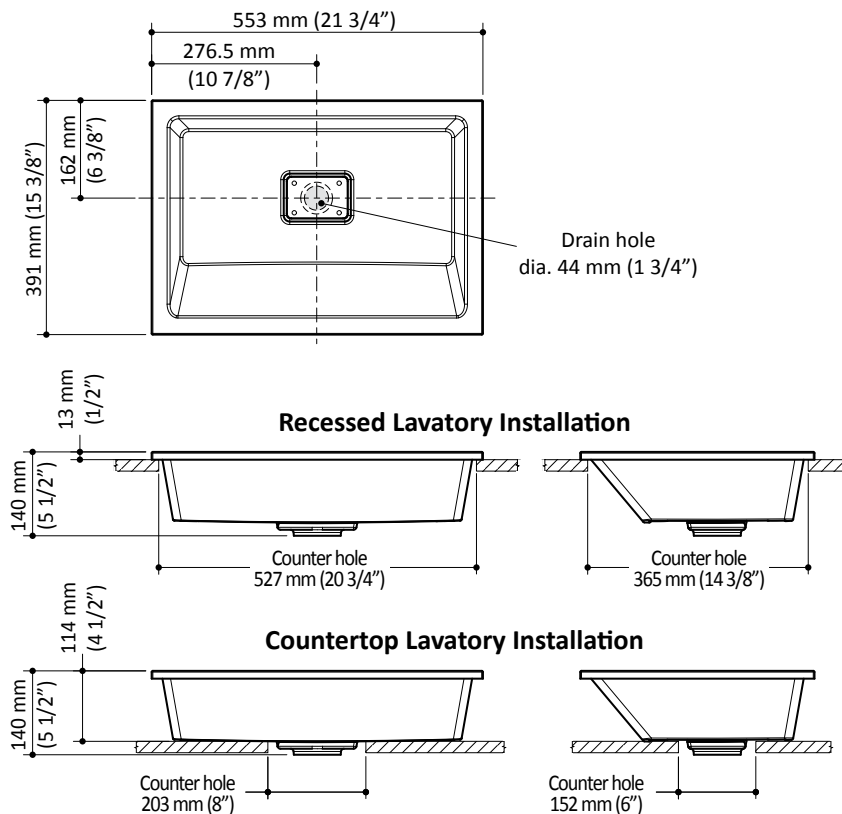

WARRANTY

Kalia inc. guarantees all aspects of its products to be free of defects in material and workmanship for normal residential use. **Refer to the warranty included with the Kalia products for details.**

Product dimensions :