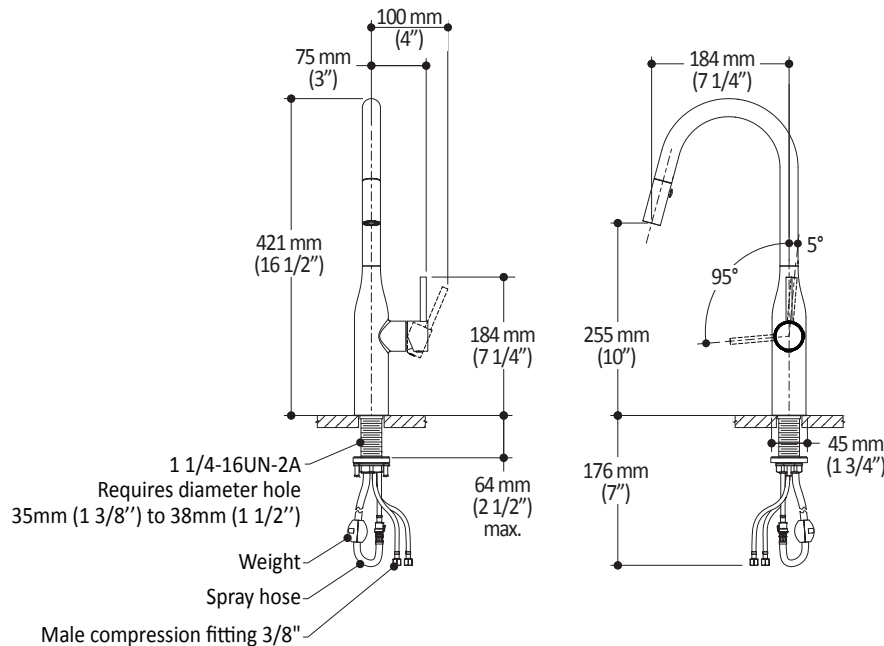

Kalia

ONCE UPON A TIME...WATER®

KAVIAR™

KF1691

Single handle pull-down kitchen faucet

SPECIFICATIONS

Features

- Single-handle kitchen faucet with ergonomic pull-down spray
- Solid zinc construction
- Ceramic disc cartridge
- Ergonomic pull-down with 2-mode spray: regular stream or spray
- 9.5 mm (3/8") stainless steel braided flexible supplies
- 360° swivel spout
- High quality 1524 mm (60") nylon hose
- Integral check valves
- Single hole installation
- Quick installation system

Colors (Finishes)

- Chrome: KF1691-110
- Stainless steel PVD*: KF1691-130
- Matte black: KF1691-160

* PVD finish: Physical Vapour Deposit

Maximum flow rate

- 6.8 L/min (1.8 gpm)

Certifications

The specified model meets or exceeds the following standards:

Product dimensions:

Important: Dimensions are approximated and are subject to changes. Please refer to the installation instructions.

Kalia

ONCE UPON A TIME...WATER®

1355, 2^e Rue, Parc industriel
Sainte-Marie (Québec)
Canada G6E 1G9