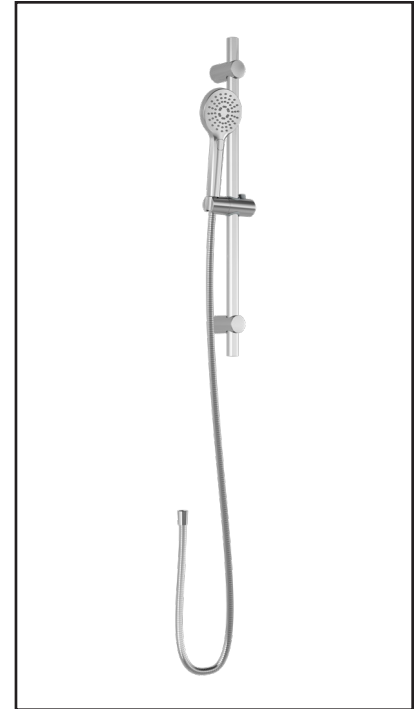

Features

2-jet handshower (105010-XXX) :

- Diameter of 100 mm (4")
- Soft tips for easy cleaning of limescale
- Male water inlet G1/2
- 2 direct functions and 1 shared function

Wallbar (105011-XXX) :

- Total height of 700 mm (27 9/16")
- Easy to use sliding system
- Adjustable top bracket for easy installation
- Locking system

60" flexible metal hose (105007-XXX) :

- 1/2 female connection
- Integrated check valve

Colors (Finishes)

- Chrome: BF1760-110
- Matte black: BF1760-160

Maximum flow rate

- 9.5 L/min (2.5 gpm)
at 60 psi

Installation Notes