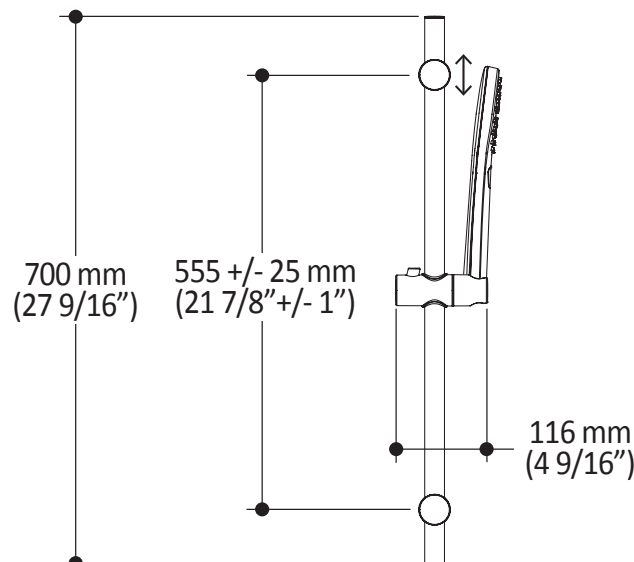

Features

2-jet handshower (105010-XXX) :

- Diameter of 100 mm (4")
- Soft tips for easy cleaning of limescale
- Male water inlet G1/2
- 2 direct functions and 1 shared function

Wallbar (105011-XXX) :

- Total height of 700 mm (27 9/16")
- Easy to use sliding system
- Adjustable top bracket for easy installation
- Locking system

60" flexible metal hose (105007-XXX) :

- 1/2 female connection
- Integrated check valve

Colors (Finishes)

- Chrome: BF1760-110
- Matte black: BF1760-160

Maximum flow rate

- 9.5 L/min (2.5 gpm)
at 60 psi

Installation Notes

Product dimensions:

Important : Dimensions are approximated and are subject to changes. Please refer to the installation instructions.