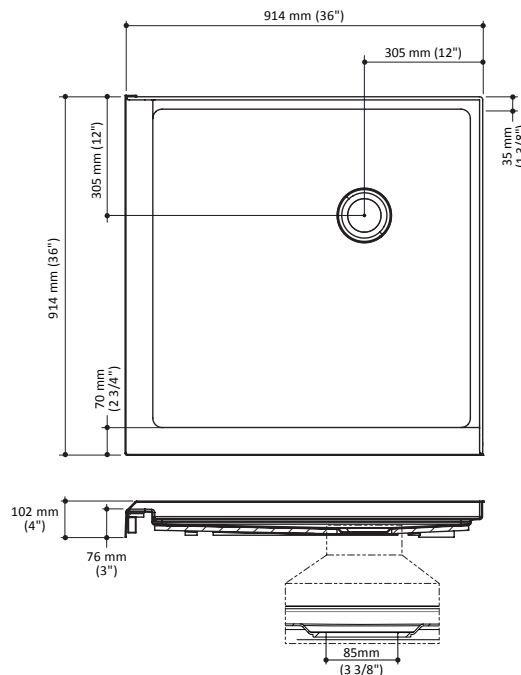

Features

- Square shower base for corner installation
- **Anti-leak design with threshold designed to eliminate water infiltrations**
- Fiberglass reinforced acrylic
- Sturdy construction with steel reinforcement for strength and stability
- Support bars installed under the base for greater stability and ease of adjustment
- 914 mm x 914 mm (36" x 36")
- Ultra-thin 67 mm (2" 5/8) threshold
- Corner drain
- Drain cover not included
- Integrated tiling flanges on 2 walls

Product dimensions:

Important: Dimensions are approximated and are subject to changes. Please refer to the installation instructions.