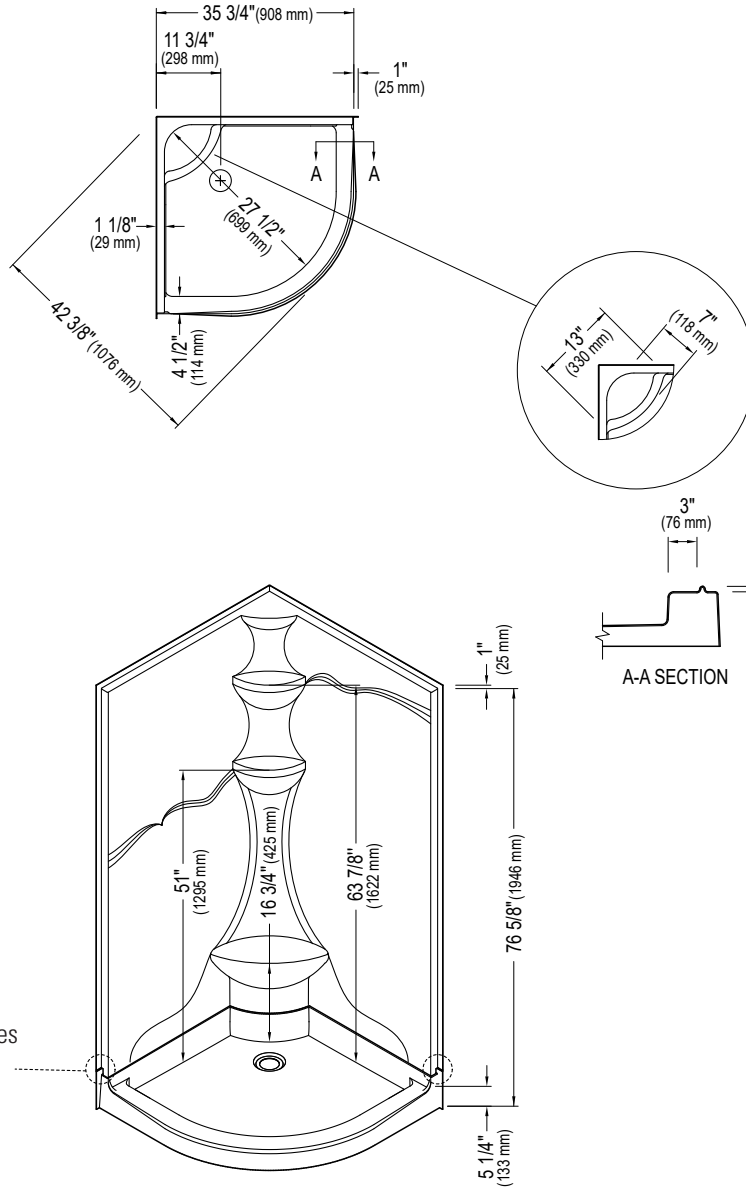

Produits Neptune

HERA

NEO-ROUND

Acrylic shower

* Embed the joint of the two pieces in the jambs or blow the wall.