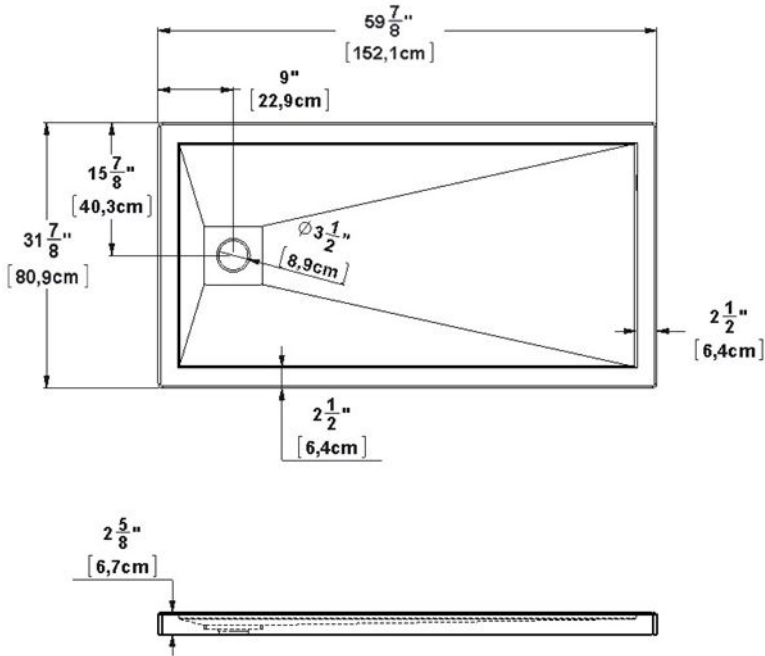

Base 60x32 left hand square drain cover

Product code: **SB60L32**

Nominal dimensions: **60" x 32" x 2.625" [152.4 cm x 81.3 cm x 6.7 cm]**

Material: **acrylic**

Draft revision : **20171002102000**

Draft and specs

Specifications

Textured floor: **no**

Footrest: **no**

Characteristics:

Remarks

All measures have a precision of $\pm 1/4"$ (0,63cm)
If a measure is present on one side only, part is symmetrical

Available options