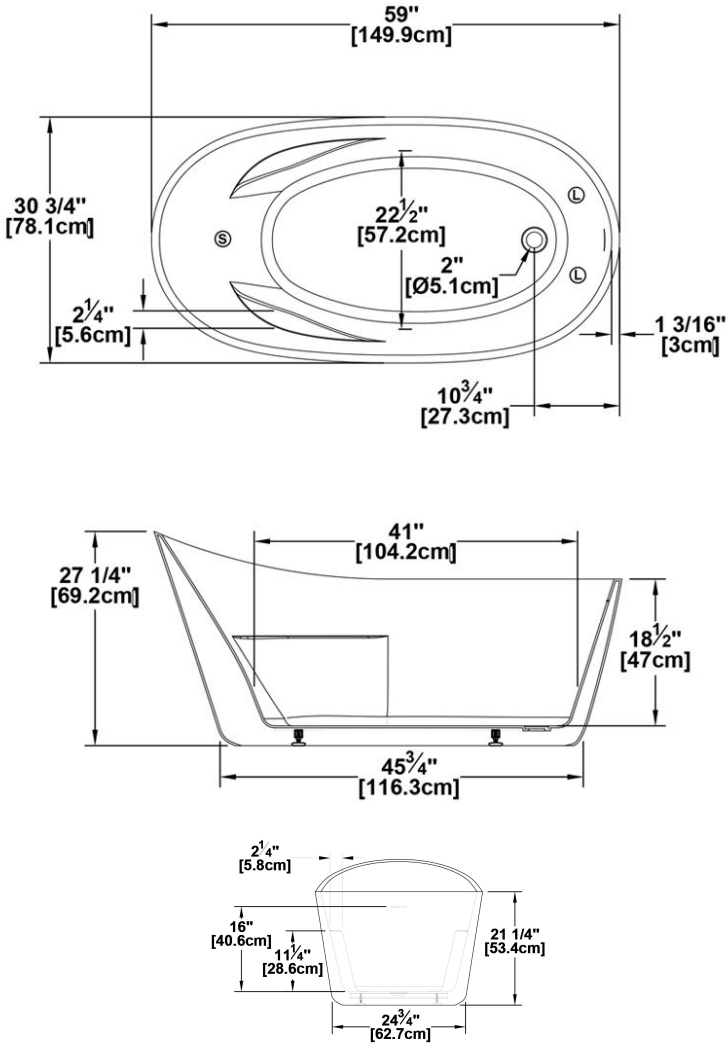

**Romy 59**

Series : **Authentik Signature**

Nominal dimensions: **59" x 31" x 27" [149.9 cm x 78.7 cm x 68.6 cm]**

Seats : **1**

Product code: **RO59**

Draft revision : **2024012910264**

Lumbar support : no

Arm rests : yes

Low-profile available : no

**Draft and specs**

**Specifications**

Capacity: **51 IMP Gal. / 66.5 US Gal. / 231.8 liters**  
 AeroMassage™: **40 Easy Clean™** air jets  
 Super AeroMassage™: **unavailable**  
 Comfort Air™: **unavailable**  
 Characteristics: **One-piece freestanding bath**

**Remarks**

All measures have a precision of ± 1/4" (0,63cm)  
 If a measure is present on one side only, part is symmetrical  
 \*internal dimensions taken at 4" (10cm) from bath bottom  
 \*capacity is measured by filling the bath to 1-1/2" under the overflow