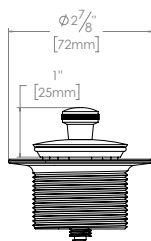

www.osb.ca (Canada) www.osbplumbing.com (USA)

Faceplate
Suffix

Closure
Suffix

Finish
Suffix

SELECT FACEPLATE SUFFIX BELOW AND TRANSPOSE ABOVE (no SUFFIX req'd for BELL):

**NO SUFFIX
(BELL)**

**1
(SQUARE)**

**2
(ROUND)**

SELECT CLOSURE SUFFIX BELOW AND TRANSPOSE ABOVE:

**Q
(Clicker)**

**L
(Lift & Turn)**

**CS
(Plug & Chain)**

**PP
(Push-Pull*)**

**TIP
(Tip Toe)**

**T
(Twirl)**

SELECT FINISH SUFFIX BELOW AND TRANSPOSE ABOVE (CHECK AVAILABILITY BELOW):