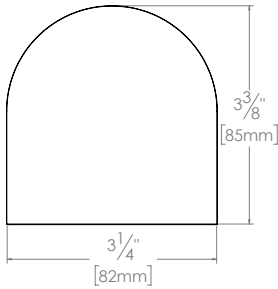

Faceplate
Suffix

Closure
Suffix

Finish
Suffix

SELECT FACEPLATE SUFFIX BELOW AND TRANSPOSE ABOVE (no SUFFIX req'd for BELL):

**NO SUFFIX
(BELL)**