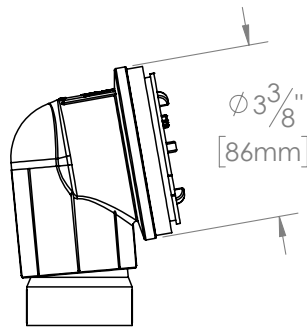

54XDYYYHK-ZZZZ

1-1/2" Schedule 40 PVC Bath Waste/Overflow - Half Kit

Project Name: _____

Project Number: _____

Fixture #

Specification:

Direct style 1-1/2" Schedule 40 PVC Solvent Weld Bath Waste/Overflow Half Kit (Less Tee) shall feature a Spin-on TiePlate, Angle Adapter (use optional), SlideOn™ Faceplate and Closure Mechanism.

*Certification

*The "cSAUS Meets UPC" mark means the product conforms to the requirements of the NPC, UPC, IPC and IRC.

Refer to Side B for Faceplate, Closure Mechanism and Finish options and suffixes.

Oakville Stamping and Bending Ltd.