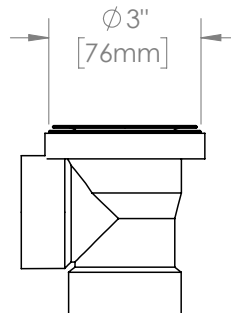

54XDYYYHK-ZZZZ

1-1/2" Schedule 40 PVC Bath Waste/Overflow - Half Kit

Project Name: _____

Project Number: _____

Fixture #

Specification:

Direct style 1-1/2" Schedule 40 PVC Solvent Weld Bath Waste/Overflow Half Kit (Less Tee) shall feature a Spin-on TiePlate, Angle Adapter (use optional), SlideOn™ Faceplate and Closure Mechanism.

*Certification

*The "cSAUS Meets UPC" mark means the product conforms to the requirements of the NPC, UPC, IPC and IRC.

Refer to Side B for Faceplate, Closure Mechanism and Finish options and suffixes.

Oakville Stamping and Bending Ltd.