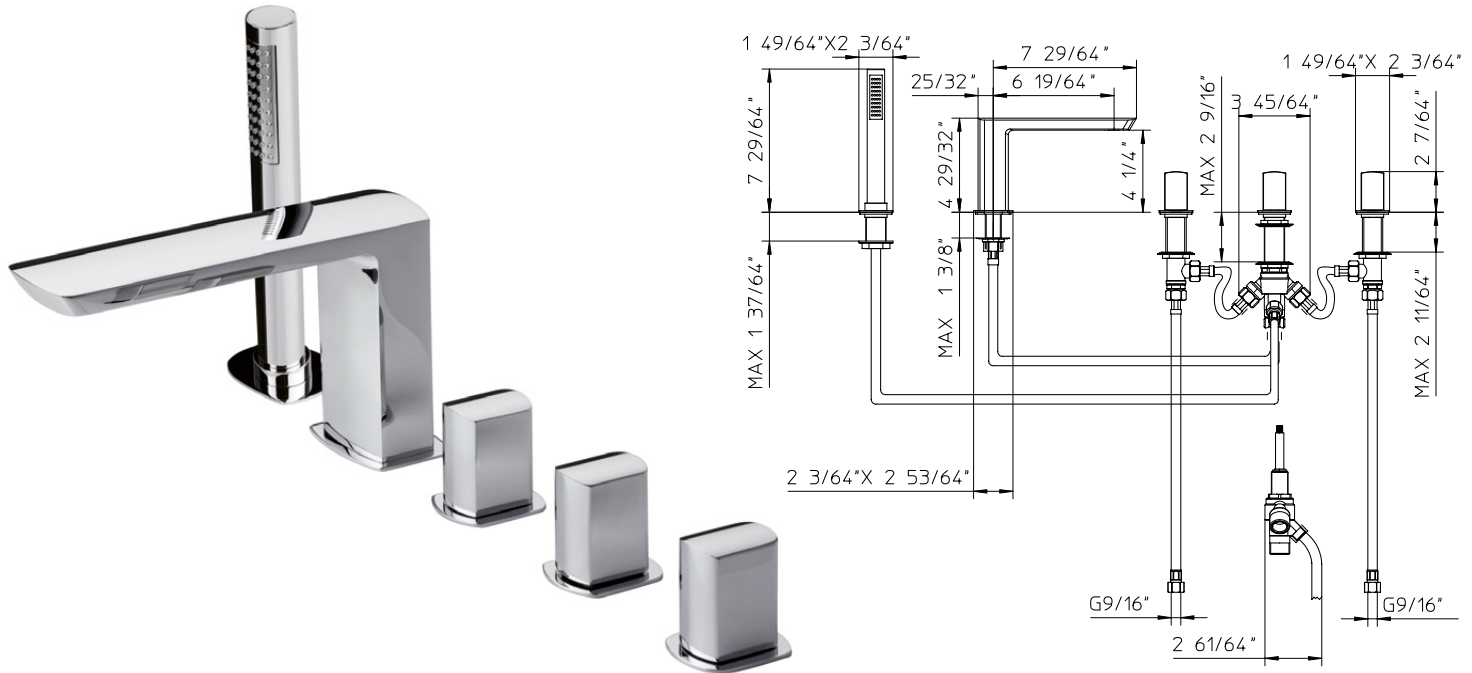

PALAZZANI **mis**

code **011384-10**

Features

- 5 hole deckmounted bath set, two handles, one diverter handle, spout and hand shower.
- Temperature memory allows faucet to be turned on and off at any temperature setting.
- Ceramic disc valves longevity standards for a lifetime of durable performance.
- Valve body cast brass.

Material

- Solid brass.
- Finishes resist corrosion and tarnish.

Certifications

- ASME A112.18.1/CSA B125.1-12
- California Energy Commission (CEC)
- ADA

Available color finishes

- 10 chrome
- 13 chrome-white
- 27 chrome-black
- 34 matt copper
- 36 brushed dark nickel
- 38 matt black
- 43 matt white
- 49 brushed steel finish
- 50 bronze
- 53 gold
- 59 chrome-red
- 68 polished nickel

Technical information

- All product dimensions are nominal
- Handle clearance 1-31/32" (50mm)
- Faucet flow rate: 3.2 gpm
- Pressure 60 psi

Warranty

- Limited warranty.
- See website for detailed warranty information.