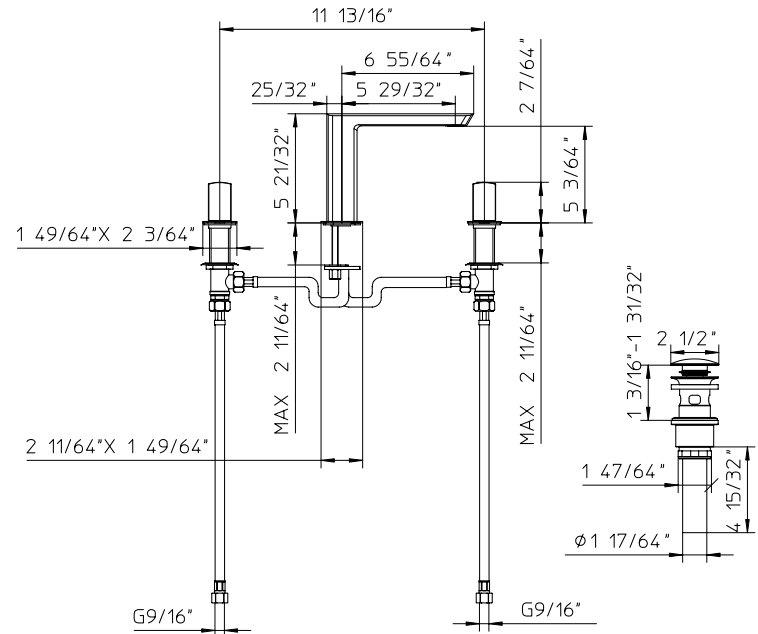

PALAZZANI **mis**

code **013030-10**

Features

- 3 holes bathroom sink faucet, two handles and spout.
- Temperature memory allows faucet to be turned on and off at any temperature setting.
- Included Click-Clack drain with 1-1/4" tailpiece.
- Ceramic disc valves longevity standards for a lifetime of durable performance.
- Valve body cast brass.

Technical information

- All product dimensions are nominal
- Handle clearance 1-31/32" (50mm)
- Faucet flow rate: 1.2 gpm
- Pressure 60 psi

Warranty

- Limited warranty.
- See website for detailed warranty information.