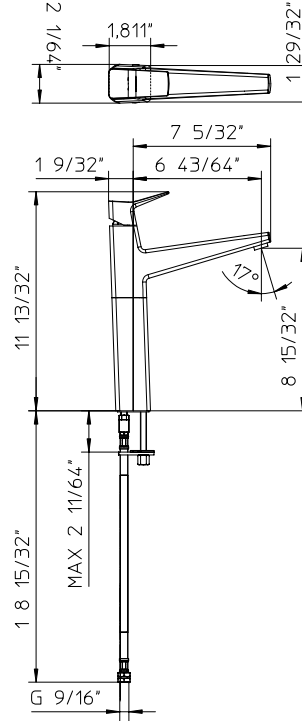

PALAZZANI **clack**

code **033018-10**

Features

- Single lever handle volume and temperature control.
- Temperature memory allows faucet to be turned on and off at any temperature setting.
- Without pop-up drain with 1-1/4" tailpiece.
- Ceramic disc valves longevity standards for a lifetime of durable performance.
- Valve body brass

- All product dimensions are nominal
- Handle clearance 2-23/64" (60mm)
- Faucet flow rate: 1.2 gpm
- Pressure 60 psi

Warranty

- Limited warranty.
- See website for detailed warranty information.

Note

- Install this product according to the installation guide.
- Final measurements confirm with product
- Palazzani reserves the right to make revisions without notice to product specifications.