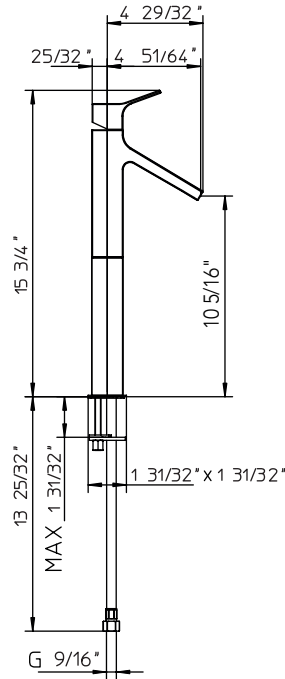

PALAZZANI

young

code **073018-10**

Features

- Single lever handle volume and temperature control.
- Temperature memory allows faucet to be turned on and off at any temperature setting.
- Without pop-up drain with 1-1/4" tailpiece.
- Ceramic disc valves longevity standards for a lifetime of durable performance.
- Valve body brass.

- All product dimensions are nominal
- Handle clearance 2-23/64" (60mm)
- Faucet flow rate: 1.2 gpm
- Pressure 60 psi

Warranty

- Limited warranty.
- See website for detailed warranty information.

Note

- Install this product according to the installation guide.
- Final measurements confirm with product.
- Palazzani reserves the right to make revisions without notice to product specifications.