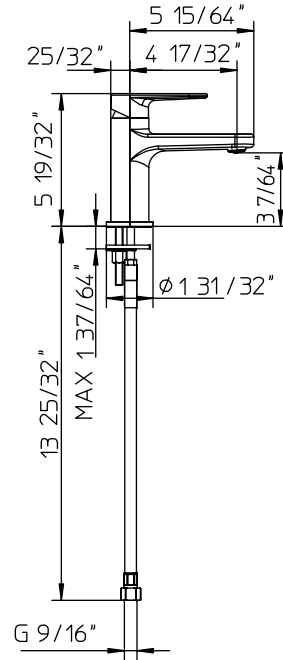

PALAZZANI **wild**

code **083011-10**

Features

- Single lever handle volume and temperature control.
- Temperature memory allows faucet to be turned on and off at any temperature setting.
- Without pop-up drain with 1-1/4" tailpiece.
- Ceramic disc valves longevity standards for a lifetime of durable performance.
- Valve body brass

Technical information

- All product dimensions are nominal
- Handle clearance 2-23/64" (60mm)
- Faucet flow rate: 1.2 gpm
- Pressure 60 psi

Warranty

- Limited warranty.
- See website for detailed warranty information.