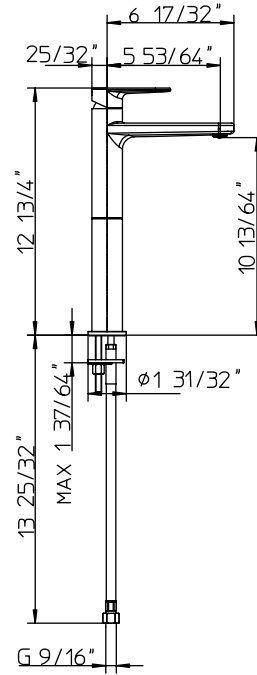

PALAZZANI **wild**

code **083018-10**

Features

- Single lever handle volume and temperature control.
- Temperature memory allows faucet to be turned on and off at any temperature setting.
- Without pop-up drain with 1-1/4" tailpiece.
- Ceramic disc valves longevity standards for a lifetime of durable performance.
- Valve body cast brass

Technical information

- All product dimensions are nominal
- Handle clearance 2-23/64" (60mm)
- Faucet flow rate: 1.2 gpm
- Pressure 60 psi

Warranty

- Limited warranty.
- See website for detailed warranty information.