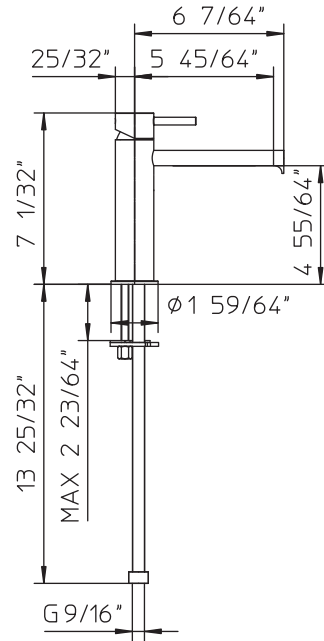

PALAZZANI **digit**

code **493045-10**

Features

- Single lever handle volume and temperature control.
- Temperature memory allows faucet to be turned on and off at any temperature setting.
- Without pop-up drain with 1-1/4" tailpiece.
- Ceramic disc valves longevity standards for a lifetime of durable performance.
- Valve body brass.

- All product dimensions are nominal
- Handle clearance 1-31/32" (50mm)
- Faucet flow rate: 1.2 gpm
- Pressure 60 psi

Warranty

- Limited warranty.
- See website for detailed warranty information.

Note

- Install this product according to the installation guide.
- Final measurements confirm with product.
- Palazzani reserves the right to make revisions without notice to product specifications.