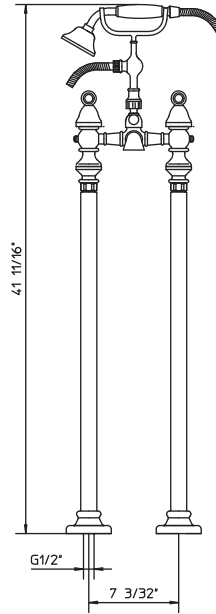

PALAZZANI

adams

code **521011-53**

Features

- Two handles temperature control.
- Without pop-up drain with 1-1/4" tailpiece.
- Including diverter, flexible hose 4 11 1/16" and handshower.
- Ceramic disc valves longevity standards for a lifetime of durable performance.
- Valve body brass.

Technical information

- All product dimensions are nominal
- Handle clearance 1-31/32" (50mm)
- Faucet flow rate: 1.2 gpm
- Pressure 60 psi

Warranty

- Limited warranty.
- See website for detailed warranty information.