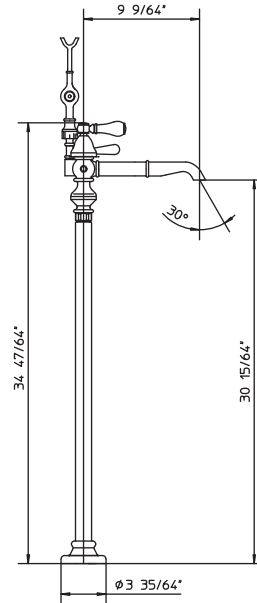

PALAZZANI

adams

code **521011-53**

Features

- Two handles temperature control.
- Without pop-up drain with 1-1/4" tailpiece.
- Including diverter, flexible hose 4 11 1/16" and handshower.
- Ceramic disc valves longevity standards for a lifetime of durable performance.
- Valve body brass.

Technical information

- All product dimensions are nominal
- Handle clearance 1-31/32" (50mm)
- Faucet flow rate: 1.2 gpm
- Pressure 60 psi

Warranty

- Limited warranty.
- See website for detailed warranty information.