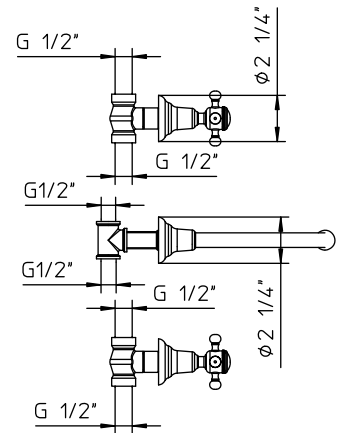

PALAZZANI

adams

code **523060-10**

Features

- 3 holes bathroom sink faucet wall mounted, two handles and spout.
- Temperature memory allows faucet to be turned on and off at any temperature setting.
- Ceramic disc valves longevity standards for a lifetime of durable performance.
- Valve body cast brass.

Technical information

- All product dimensions are nominal
- Handle clearance 1-31/32" (50mm)
- Faucet flow rate: 1.2 gpm
- Pressure 60 psi

Warranty

- Limited warranty.
- See website for detailed warranty information.