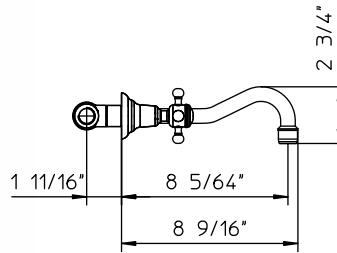

PALAZZANI

adams

code **523060-10**

Features

- 3 holes bathroom sink faucet wall mounted, two handles and spout.
- Temperature memory allows faucet to be turned on and off at any temperature setting.
- Ceramic disc valves longevity standards for a lifetime of durable performance.
- Valve body cast brass.

Technical information

- All product dimensions are nominal
- Handle clearance 1-31/32" (50mm)
- Faucet flow rate: 1.2 gpm
- Pressure 60 psi

Warranty

- Limited warranty.
- See website for detailed warranty information.