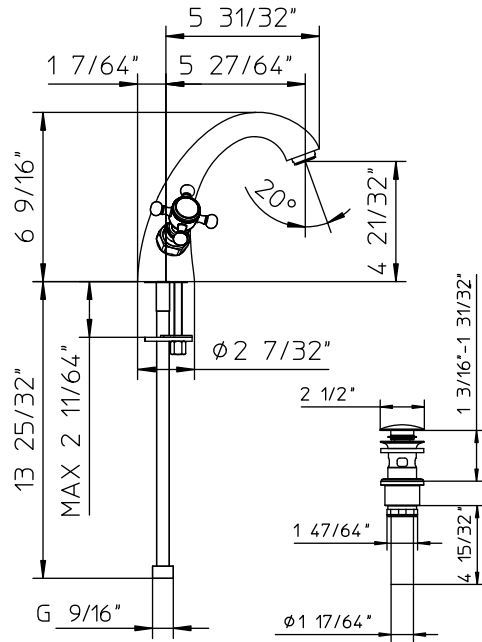

PALAZZANI

adams

code **523106-10**

Features

- Two handles temperature control.
- Included Click-Clack drain with 1-1/4" tailpiece.
- Ceramic disc valves longevity standards for a lifetime of durable performance.
- Valve body cast brass.

Technical information

- All product dimensions are nominal
- Handle clearance 1-31/32" (50mm)
- Faucet flow rate: 1.2 gpm
- Pressure 60 psi

Warranty

- Limited warranty.
- See website for detailed warranty information.