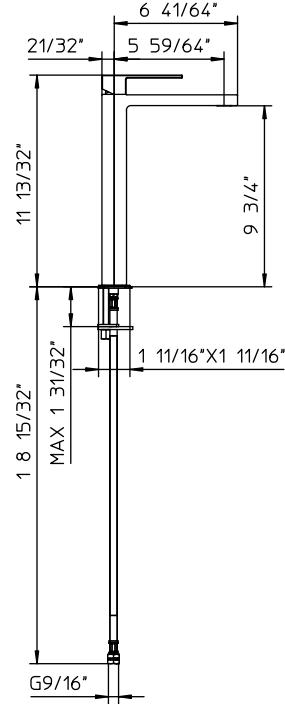

## qadra

code **583018-10**

### Technical information

- All product dimensions are nominal
- Handle clearance 2-23/64" (60mm)
- Faucet flow rate: 1.2 gpm
- Pressure 60 psi