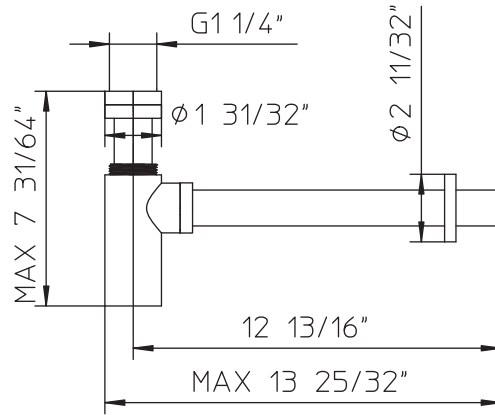

PALAZZANI

code **991443-10**

Features

- Washbasin round trap.

Material

- Solid brass.
- Finishes resist corrosion and tarnish.

Certifications

- ADA.