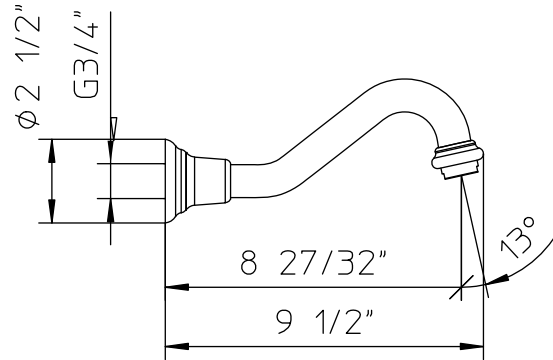

code **992195-10**

Features

- Wall mounted spout for bath-tub.
- 3/4" NPT connection.

Material

- Solid brass.
- Finishes resist corrosion and tarnish.

Certifications

- ADA.

Available color finishes

- 10 chrome
- 11 chrome-gold
- 50 bronze
- 51 copper
- 53 gold
- 64 gold-swarovski
- 68 polish nickel
- 70 chrome-swarovski

Technical information

- All product dimensions are nominal
- Handle clearance 1-31/32" (50mm)
- Faucet flow rate: 1.2 gpm
- Pressure 60 psi

Warranty

- Limited warranty.
- See website for detailed warranty information.

Note

- Install this product according to the installation guide.
- Final measurements confirm with product.
- Palazzani reserves the right to make revisions without notice to product specifications.

PALAZZANI USA

phone (305) 651.4470 ■ service@palazzaniusa.com