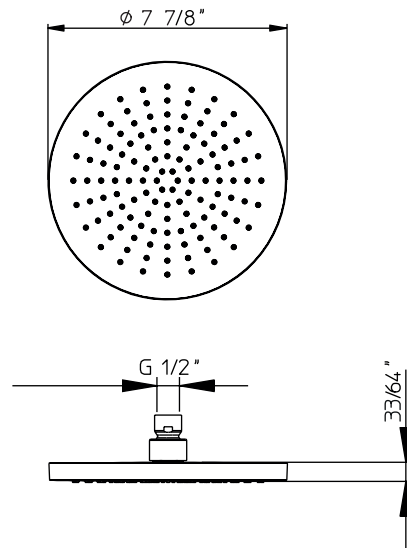

PALAZZANI showers

code **992610-10**

Features

- Brass headshower \varnothing 7 7/8".
- Headshower 1/2" connection.

Material

- Solid brass.
- Finishes resist corrosion and tarnish.

Certifications

- ADA.

- All product dimensions are nominal.
- Max flow rate: 2 gpm.

Warranty

- Limited warranty.
- See website for detailed warranty information.

Note

- Install this product according to the installation guide.
- Final measurements confirm with product.
- Palazzani reserves the right to make revisions without notice to product specifications.