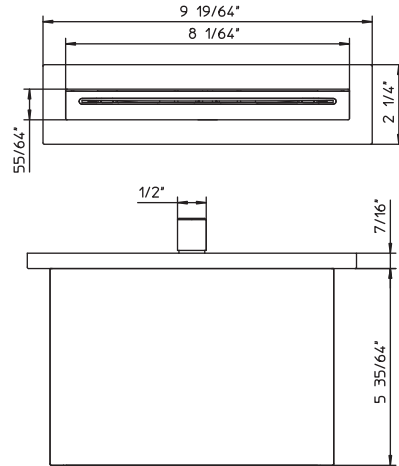

code **9926L2-10**

Features

- Wall mounted brass spout, 9 19/64" x 2 1/4".

Material

- Solid brass.
- Finishes resist corrosion and tarnish.

Certifications

- ADA.

Available color finishes

- 10 chrome.
- 38 matt black.
- 43 matt white.
- 49 brushed steel finish.

Technical information

- All product dimensions are nominal.
- Wall-mounted.
- Max flow rate: 2.5 gpm.

Warranty

- Limited warranty.
- See website for detailed warranty information.

Note

- Install this product according to the installation guide.
- Final measurements confirm with product.
- Palazzani reserves the right to make revisions without notice to product specifications.

PALAZZANI USA

phone (305) 651.4470 ■ service@palazzaniusa.com