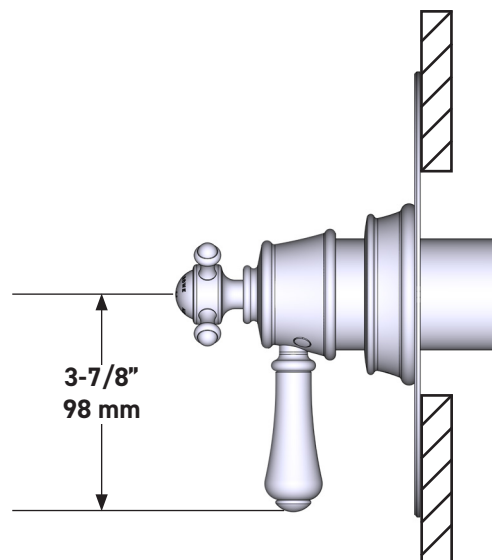

## Georgian Era™ 1/2” Therm & Pressure Balance Trim with 2 Functions (No Share)

**CORE MODEL:** U.TGA44W1

UPC®

For warranty or additional information, contact:

US Customers

U.S.A.  
[houseofrohl.com/support](http://houseofrohl.com/support)  
1-800-777-9762