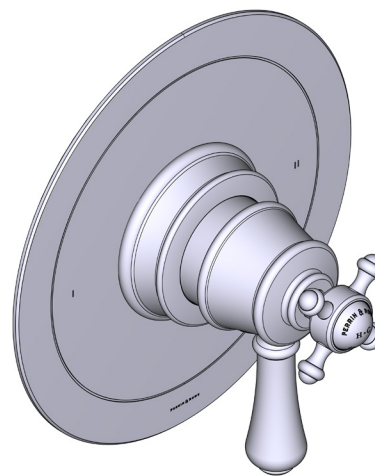

SPECIFICATIONS

DESCRIPTION

- Combines both thermostatic and pressure balance technologies
- “Set it and forget it” temperature control
- Temperature and volume control with diverter
- 2 dedicated functions (CEC Compliant)
- Rough-in valve sold separately:
  - Order R23 therm & pressure balance rough-in valve
  - 1-1/4” R23 extension kit available, order EXT23KIT114
  - 3/4” R23 extension kit available, order EXT23KIT34

CARTRIDGE

- 0-915 (Included)

STANDARDS

- ASME A112.18.1

WARRANTY

- Most products or parts carry “Limited Warranties” against manufacturing defects. For US customers please visit houseofrohl.com/support and for Canadian customers please visit houseofrohl.ca/support for complete product and finish warranty.

Georgian Era™ 1/2” Therm & Pressure Balance Trim with 2 Functions (No Share)

CORE MODEL: U.TGA44W1

UPC®