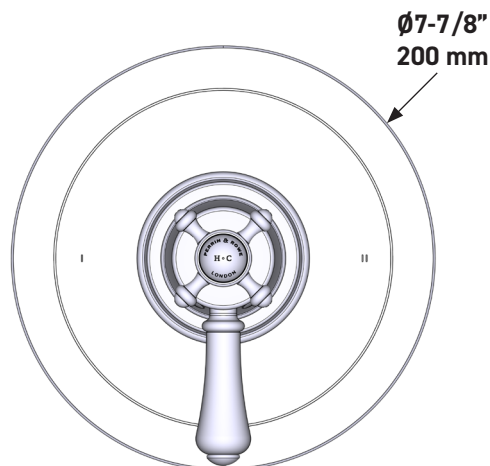

## Georgian Era™ 1/2” Therm & Pressure Balance Trim with 2 Functions (No Share)

**CORE MODEL:** U.TGA44W1

UPC®

For warranty or additional information, contact:

US Customers

U.S.A.  
[houseofrohl.com/support](http://houseofrohl.com/support)  
1-800-777-9762