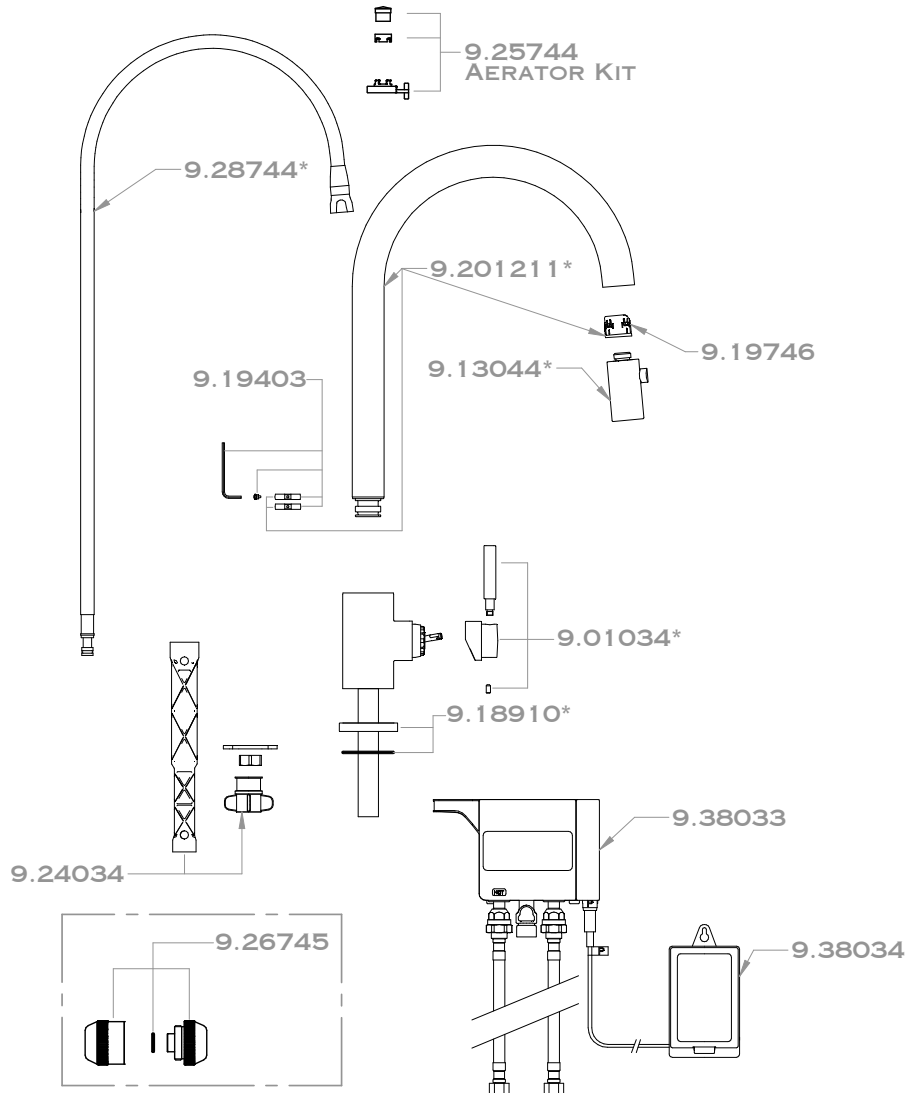

SPARE PARTS

* WHERE INDICATED PLEASE SPECIFY FINISH

For warranty or additional information, contact:

US customers

U.S.A.
HOUSEFROHL.COM
1-800-777-9762

Canadian customers

QUEBEC / MARITIMES / WESTERN CANADA
QUÉBEC / MARITIMOS / OUEST CANADIEN
QUEBEC / MARITIMOS / CANADA OCCIDENTAL
HOUSEFROHL.CA
1-866-473-8442

ONTARIO
HOUSEFROHL.CA
1-800-287-5354