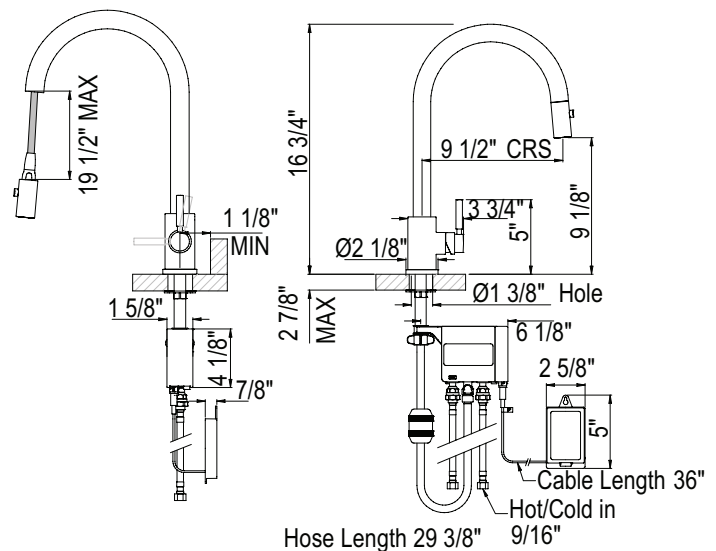

For warranty or additional information, contact:

US customers

U.S.A.
HOUSEFROHL.COM
1-800-777-9762

Canadian customers

QUEBEC / MARITIMES / WESTERN CANADA
QUÉBEC / MARITIMES / OUEST CANADIEN
QUEBEC / MARITIMOS / CANADA OCCIDENTAL
HOUSEFROHL.CA
1-866-473-8442

ONTARIO
HOUSEFROHL.CA
1-800-287-5354