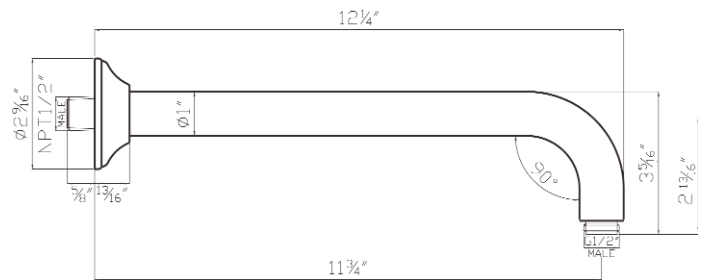

Wall Mounted Shower Arm

Rohl Shower Collection

1455/6 (6" Shower Arm)

1455/12 (12" Shower Arm)

1455/20 (20" Shower Arm)

FEATURES

- 1/2" male inlet, 1/2" male outlet
- Brass construction
- Sliding escutcheon
- Modern style escutcheon available, order ROGSCO14

COLORS/FINISHES

- Polished Chrome
- Polished Nickel
- Satin Nickel
- Tuscan Brass
- Inca Brass
- Old Iron*

*Old Iron finish not available for 1455/6

WARRANTY

- 2 Years on manufacturers defects*
- No Warranty on Tuscan Brass Finish (TCB)

1455/6

1455/12

1455/20