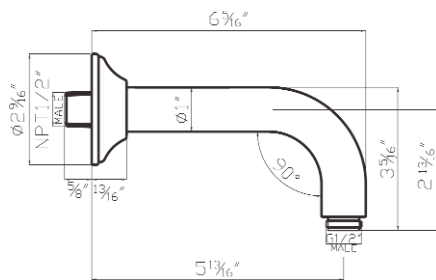

Wall Mounted Shower Arm

Rohl Shower Collection

1455/6 (6" Shower Arm)

1455/12 (12" Shower Arm)

1455/20 (20" Shower Arm)

FEATURES

- 1/2" male inlet, 1/2" male outlet
- Brass construction
- Sliding escutcheon
- Modern style escutcheon available, order ROGSCO14

COLORS/FINISHES

- Polished Chrome
- Polished Nickel
- Satin Nickel
- Tuscan Brass
- Inca Brass
- Old Iron*

*Old Iron finish not available for 1455/6

WARRANTY

- 2 Years on manufacturers defects*
- No Warranty on Tuscan Brass Finish (TCB)

1455/6

1455/12

1455/20