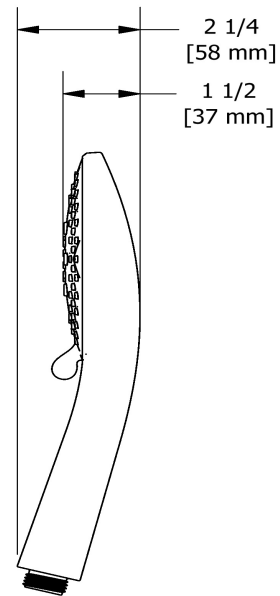

5-jet hand shower
4368

Specifications

Descriptions

- 5 positions
- 3 jets: luxurious, invigorating, massage and mix
- Scale-free

Available flows

- 6.7 L/min, 1.8 gpm (US) 60psi *
- 5.69 L/min, 1.5 gpm (US) 60psi (4368-15)

EPA certification applicable to the indicated model only

Certifications

- CSA B125.1
- ASME A112.18.1
- CMR248 Approval

Sizes, models and finishes may differ from those presented.

Warranty

This **Riobel Inc.** product you have purchased carries a Limited Lifetime Warranty on the chrome, PVD finish, blacks and all working parts and is guaranteed from the initial purchase date against all manufacturing defects. All other finishes, including plastic components, are guaranteed for one year. All electric and/or electronic parts are covered by a 5-year limited warranty.