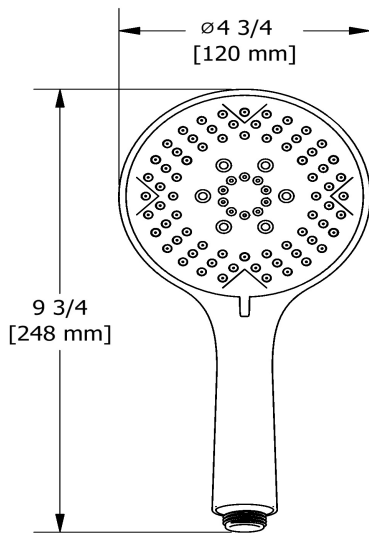

5-jet hand shower
4368

Specifications

Descriptions

- 5 positions
- 3 jets: luxurious, invigorating, massage and mix
- Scale-free

Available flows

- 6.7 L/min, 1.8 gpm (US) 60psi *
- 5.69 L/min, 1.5 gpm (US) 60psi (4368-15)

EPA certification applicable to the indicated model only

Certifications

- CSA B125.1
- ASME A112.18.1
- CMR248 Approval

Sizes, models and finishes may differ from those presented.

Warranty

This **Riobel Inc.** product you have purchased carries a Limited Lifetime Warranty on the chrome, PVD finish, blacks and all working parts and is guaranteed from the initial purchase date against all manufacturing defects. All other finishes, including plastic components, are guaranteed for one year. All electric and/or electronic parts are covered by a 5-year limited warranty.