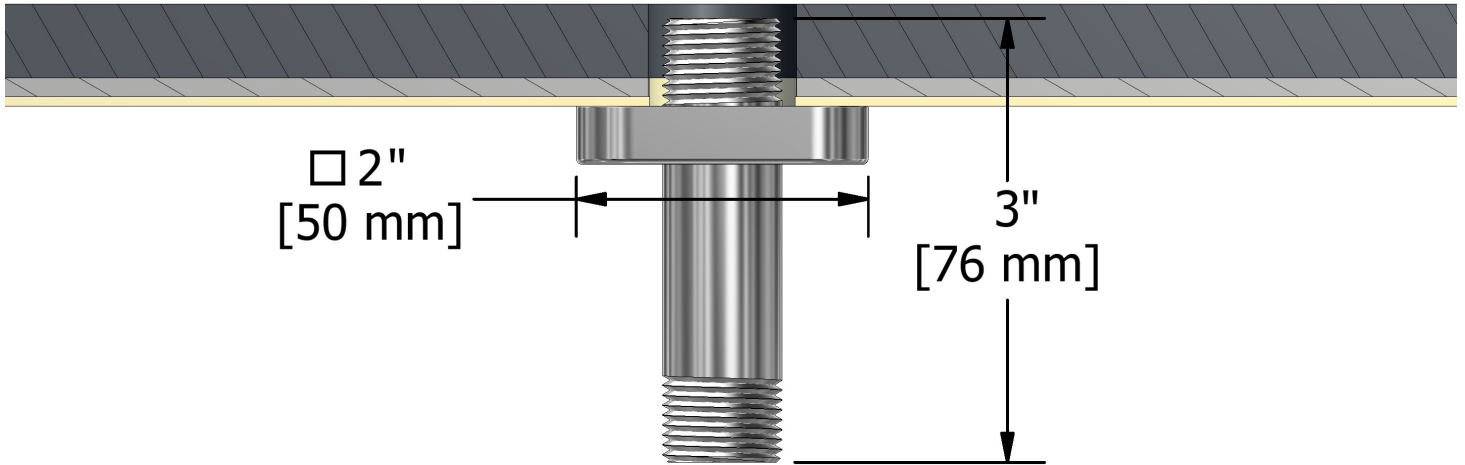

7.5 cm (3") vertical shower arm

579

Specifications

Descriptions

- ½" inlet male NPT
- Shower arm with Salome flange with set screw

Available colors

- C : Chrome
- PN : Polished Nickel (PVD)

Sizes, models and finishes may differ from thoses presented.