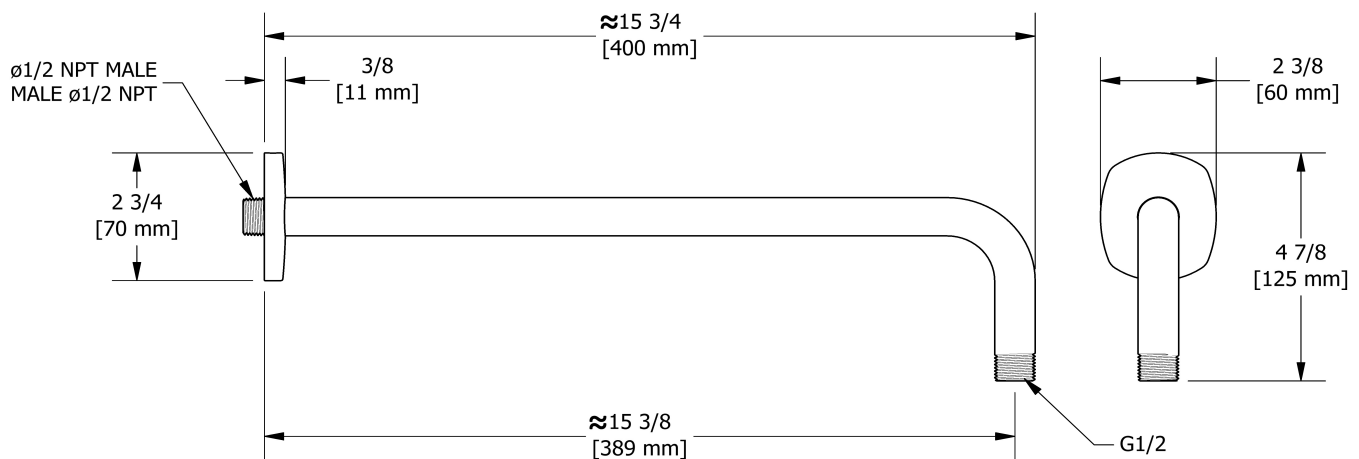

40 cm (16") shower arm
594

Specifications

Descriptions

- 1/2" inlet male NPT
- Shower arm with Venty flange with set screw

Available colors

- C : Chrome

Sizes, models and finishes may differ from those presented.