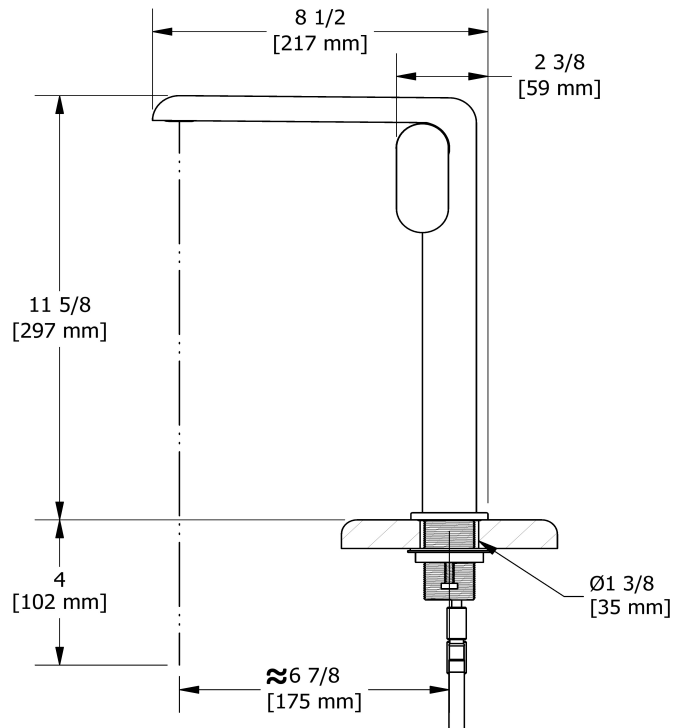

Certifications

- CSA B125.1
- NSF/ANSI standard 61 and 372
- ASME A112.18.1

Sizes, models and finishes may differ from those presented.

Warranty

This **Riobel Inc.** product you have purchased carries a Limited Lifetime Warranty on the chrome, PVD finish, blacks and all working parts and is guaranteed from the initial purchase date against all manufacturing defects. All other finishes, including plastic components, are guaranteed for one year. All electric and/or electronic parts are covered by a 5-year limited warranty.

Customer Service

Ontario, West Canada : 888-287-5354 Quebec, Maritimes, United States : 866-473-8442