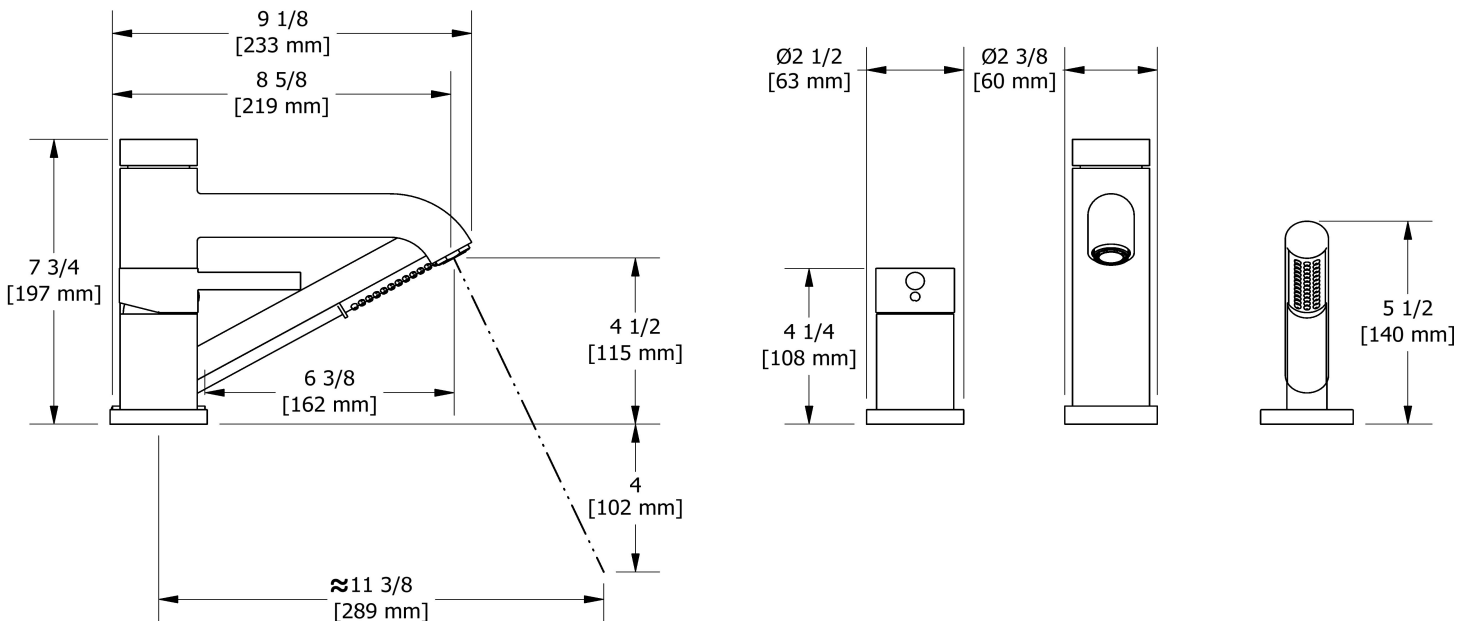

Sizes, models and finishes may differ from those presented.

Warranty

This **Riobel Inc.** product you have purchased carries a Limited Lifetime Warranty on the chrome, PVD finish, blacks and all working parts and is guaranteed from the initial purchase date against all manufacturing defects. All other finishes, including plastic components, are guaranteed for one year. All electric and/or electronic parts are covered by a 5-year limited warranty.

Customer Service

Ontario, West Canada : 888-287-5354 Quebec, Maritimes, United States : 866-473-8442