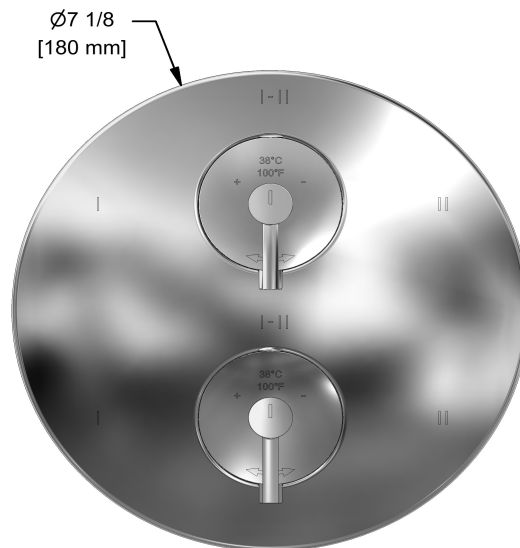

Sizes, models and finishes may differ from those presented.

Warranty

This **Riobel Inc.** product you have purchased carries a Limited Lifetime Warranty on the chrome, PVD finish, blacks and all working parts and is guaranteed from the initial purchase date against all manufacturing defects. All other finishes, including plastic components, are guaranteed for one year. All electric and/or electronic parts are covered by a 5-year limited warranty.

Customer Service

Ontario, West Canada : 888-287-5354 Quebec, Maritimes, United States : 866-473-8442

2020.06.11