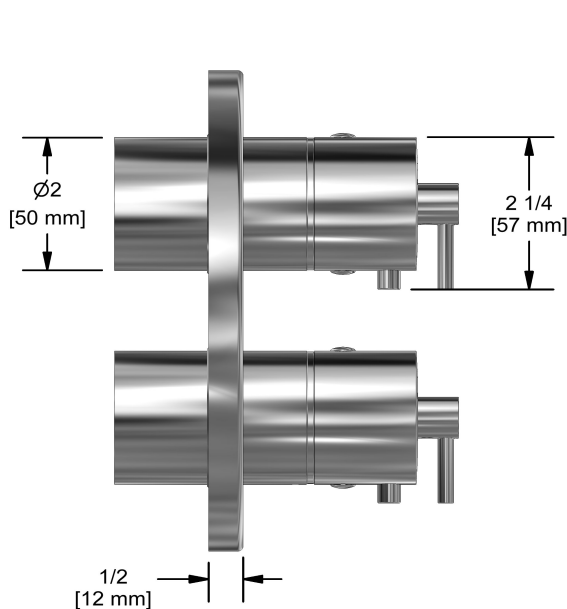

Sizes, models and finishes may differ from those presented.

Warranty

This **Riobel Inc.** product you have purchased carries a Limited Lifetime Warranty on the chrome, PVD finish, blacks and all working parts and is guaranteed from the initial purchase date against all manufacturing defects. All other finishes, including plastic components, are guaranteed for one year. All electric and/or electronic parts are covered by a 5-year limited warranty.

Customer Service

Ontario, West Canada : 888-287-5354 Quebec, Maritimes, United States : 866-473-8442

2020.06.11