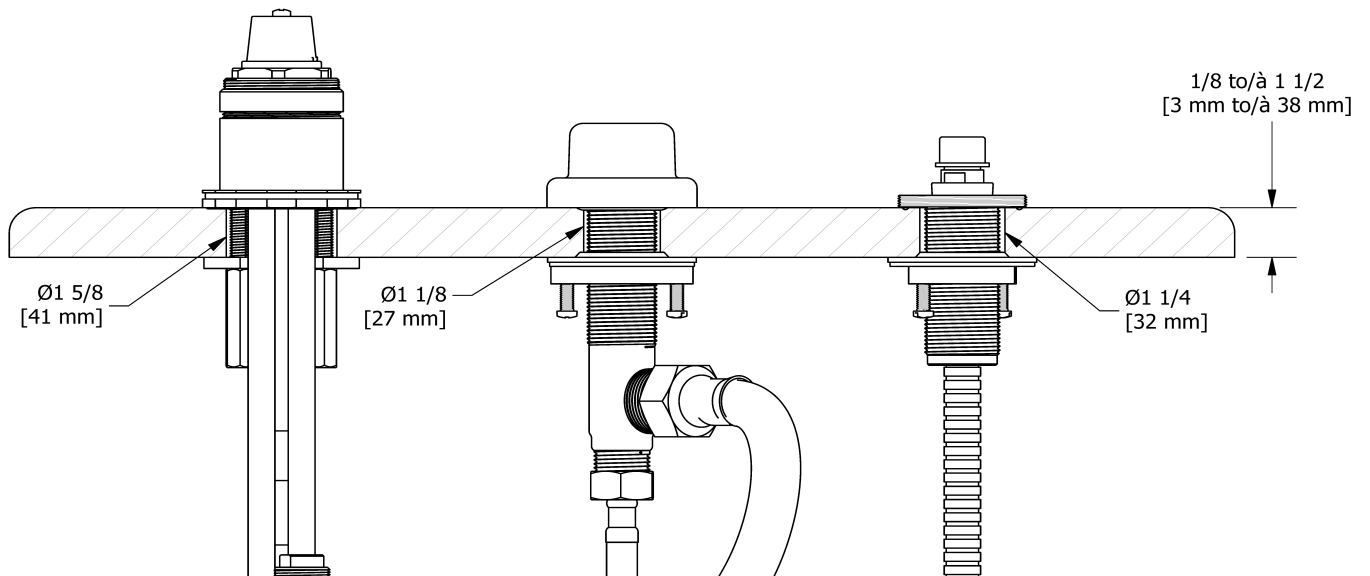

Sizes, models and finishes may differ from those presented.

Warranty

This **Riobel Inc.** product you have purchased carries a Limited Lifetime Warranty on the chrome, PVD finish, blacks and all working parts and is guaranteed from the initial purchase date against all manufacturing defects. All other finishes, including plastic components, are guaranteed for one year. All electric and/or electronic parts are covered by a 5-year limited warranty.

Customer Service

Ontario, West Canada : 888-287-5354 Quebec, Maritimes, United States : 866-473-8442

2020.06.07