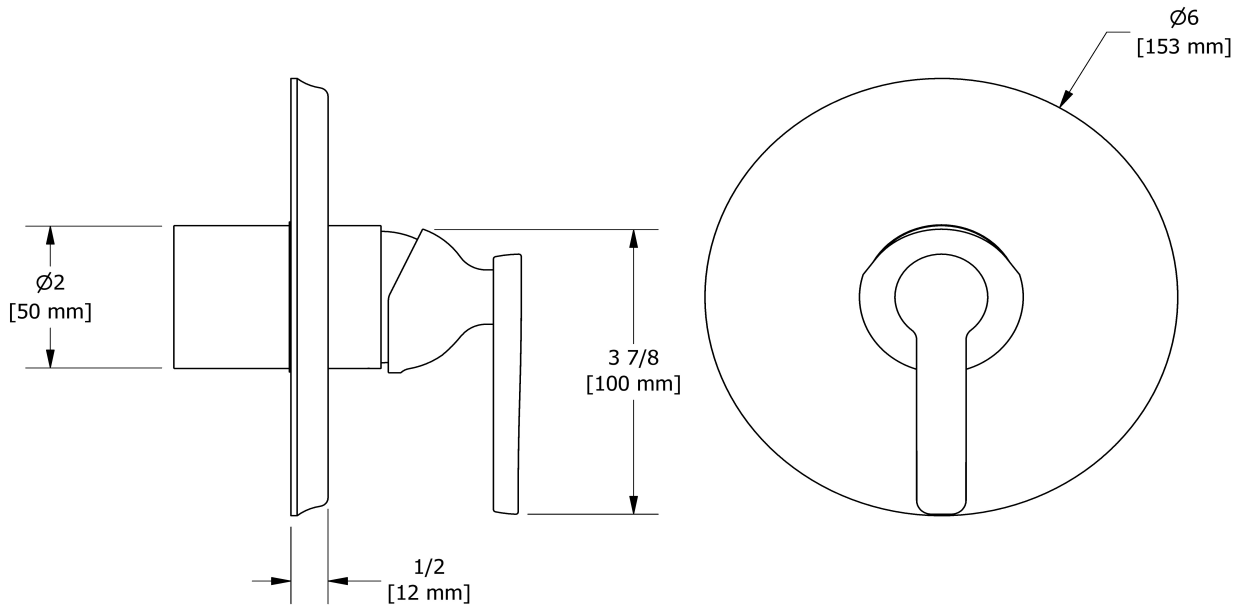

Sizes, models and finishes may differ from those presented.

Warranty

This **Riobel Inc.** product you have purchased carries a Limited Lifetime Warranty on the chrome, PVD finish, blacks and all working parts and is guaranteed from the initial purchase date against all manufacturing defects. All other finishes, including plastic components, are guaranteed for one year. All electric and/or electronic parts are covered by a 5-year limited warranty.

Customer Service

Ontario, West Canada : 888-287-5354 Quebec, Maritimes, United States : 866-473-8442