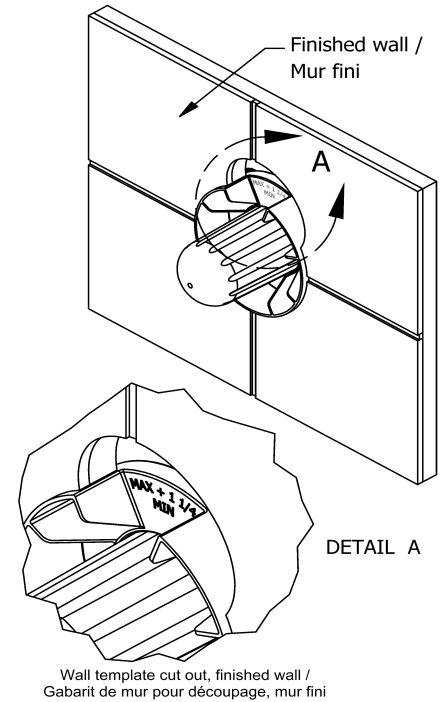

Certifications

- CSA B125.1
- ASME A112.18.1
- ASSE 1016
- CMR248 Approval

UPC®