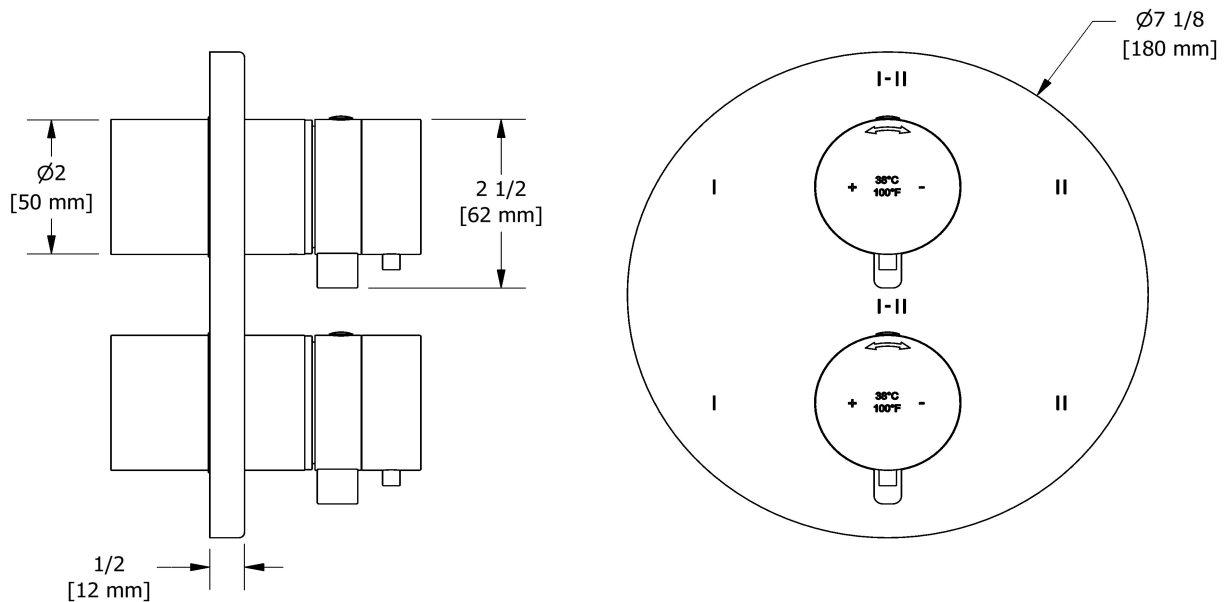

Sizes, models and finishes may differ from thoses presented.

Warranty

This **Riobel Inc.** product you have purchased carries a Limited Lifetime Warranty on the chrome, PVD finish, blacks and all working parts and is guaranteed from the initial purchase date against all manufacturing defects. All other finishes, including plastic components, are guaranteed for one year. All electric and/or electronic parts are covered by a 5-year limited warranty.

Customer Service

Ontario, West Canada : 888-287-5354 Quebec, Maritimes, United States : 866-473-8442

2020.06.12