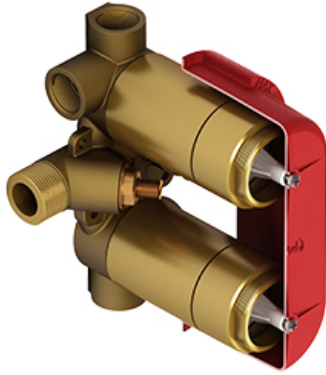

- 38 L/min, 10 gpm (US) 60psi
- Type TP - For use with shower heads rated at 7L/min (1.8 gpm) or higher

Certifications

- CSA B125.1
- ASME A112.18.1
- ASSE 1016
- CMR248 Approval

cUPC®

Warranty

This **Riobel Inc.** product you have purchased carries a Limited Lifetime Warranty on the chrome, PVD finish, blacks and all working parts and is guaranteed from the initial purchase date against all manufacturing defects. All other finishes, including plastic components, are guaranteed for one year. All electric and/or electronic parts are covered by a 5-year limited warranty.

Customer Service

Ontario, West Canada : 888-287-5354 Quebec, Maritimes, United States : 866-473-8442

2020.06.12

4-way Type T/P 3/4" coaxial valve rough
R46

Specifications

Descriptions

- Rough only
- 3/4" inlet male NPT
- Must be supplied with minimum 3/4" PEX , 3/4" EXPANSION PEX or 1/2" copper
- Four 1/2" outlets female NPT
- Service valves
- Test cap
- TXX46XX or TXX88XX trim required to complete