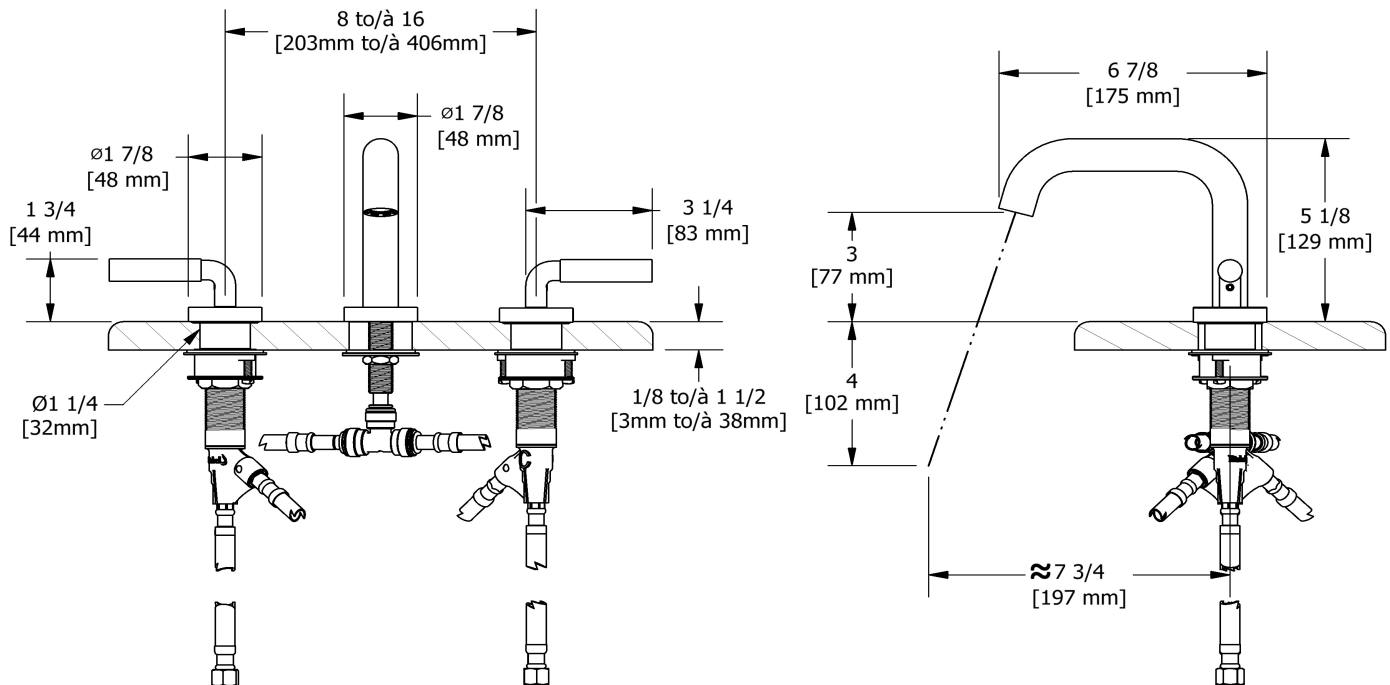

Sizes, models and finishes may differ from those presented.

Warranty

This **Riobel Inc.** product you have purchased carries a Limited Lifetime Warranty on the chrome, PVD finish, blacks and all working parts and is guaranteed from the initial purchase date against all manufacturing defects. All other finishes, including plastic components, are guaranteed for one year. All electric and/or electronic parts are covered by a 5-year limited warranty.

Customer Service

Ontario, West Canada : 888-287-5354 Quebec, Maritimes, United States : 866-473-8442